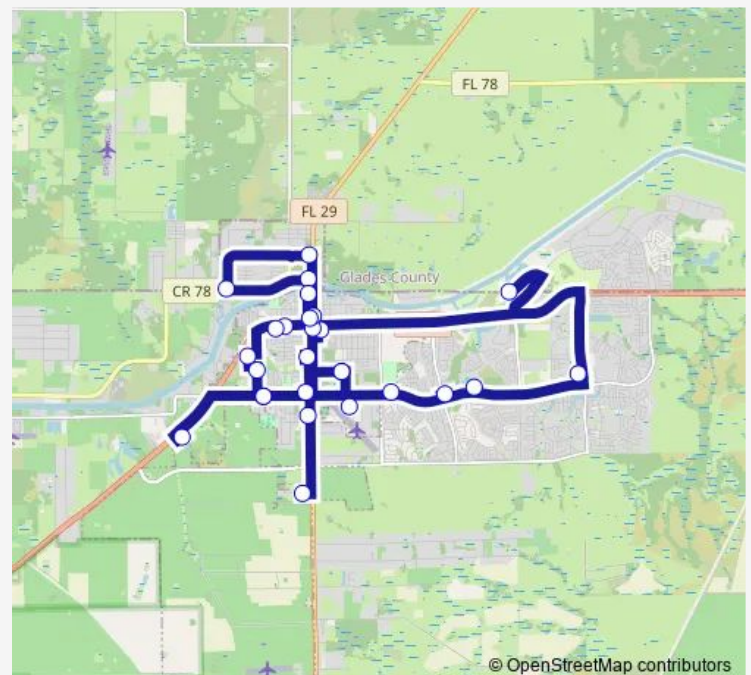

Labelle High School

Route schedule

Tall Pines Apartments — Tall Pines Apartments

Monday 07:00-16:33

Tuesday 07:00-16:33

Wednesday 07:00-16:33

Thursday 07:00-16:33

Friday 07:00-16:33

Saturday —

Sunday —

Route info

Direction: Tall Pines Apartments

Stops: 27

Trip Duration: 1 hour 45 min

Green Line

Mira Verde Apartments

Port Labelle Inn & Conference Center

Fiesta Food Market (Favor Ave)

Greentree South Apartments

Azteca Store #5

Tall Pines Apartments

Green Line Bus time schedules and route maps are available in an offline PDF at busmaps.com. Use the busmaps.com website to see live bus times, train schedule or subway schedule, and step-by-step directions for all public transit in