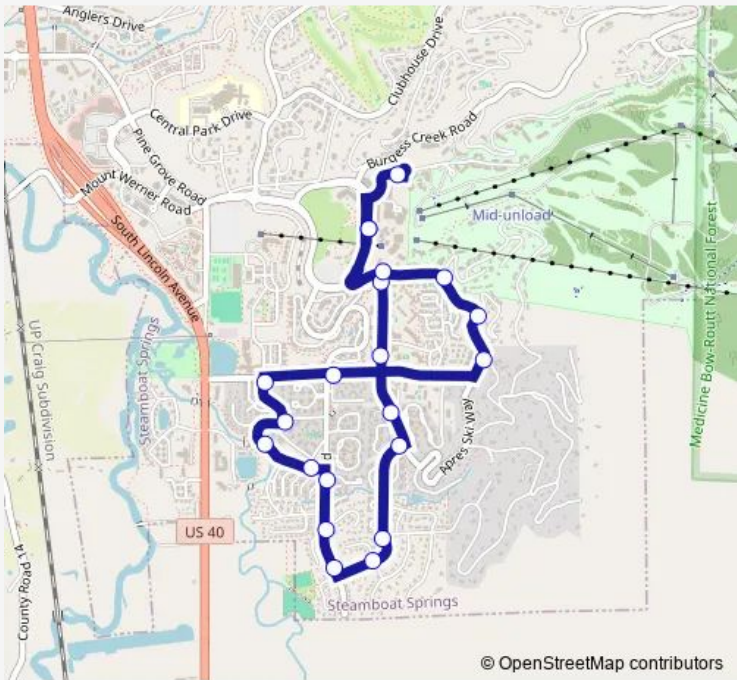

Direction
 Gondola Transit Center — Gondola Transit Center
 21 stops
[Open route schedule](#)

- Gondola Transit Center
- Ski Times Square
- Highmark
- Trappeur's Crossing
- Alpine Ridge - Meadowlark
- Sunray Meadows - Sunburst
- Bear Drive
- Timothy Drive
- Whistler Park
- Woodbridge - Creekside
- Mustang Run
- Whistler Village
- Chinook Townhomes
- Walton Village
- Deer Creek - Walton Creek
- Shadow Run
- Herbage
- Sunrise - Yampa View
- Ski Trail Ln - La Casa
- Dulany - Snowflower
- Gondola Transit Center

Route schedule
 Gondola Transit Center — Gondola Transit Center

Monday	08:05-20:05
Tuesday	08:05-20:05
Wednesday	08:05-20:05
Thursday	08:05-20:05
Friday	08:05-20:05
Saturday	08:05-20:05
Sunday	08:05-20:05

Route info
 Direction: Gondola Transit Center
 Stops: 21
 Trip Duration: 0 hour 23 min

Green Line Bus time schedules and route maps are available in an offline PDF at busmaps.com. Use the busmaps.com website to see live bus times, train schedule or subway schedule, and step-by-step directions for all public transit in Steamboat Springs

The schedule is provided in the local timezone. Times with "(+1)" indicate departures on the next day.

PDF file created on 2025-02-26

2024 BusMaps.com - All Rights Reserved