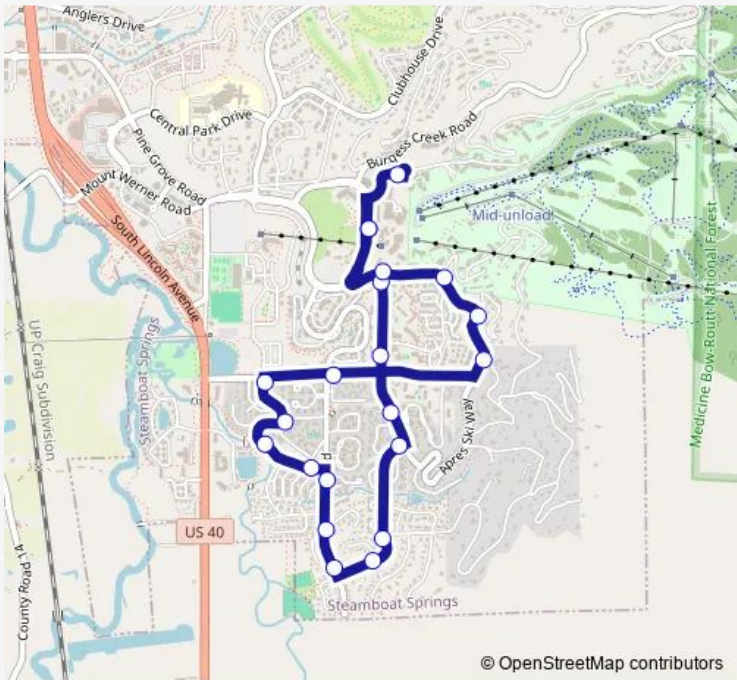

Bus Green Line

[Go to website](#)

Direction
 Gondola Transit Center — Gondola Transit Center
 21 stops
[Open route schedule](#)

- Gondola Transit Center
- Ski Times Square
- Highmark
- Trappeur's Crossing
- Alpine Ridge - Meadowlark
- Sunray Meadows - Sunburst
- Bear Drive
- Timothy Drive
- Whistler Park
- Woodbridge - Creekside
- Mustang Run
- Whistler Village
- Chinook Townhomes
- Walton Village
- Deer Creek - Walton Creek
- Shadow Run
- Herbage
- Sunrise - Yampa View
- Ski Trail Ln - La Casa
- Dulany - Snowflower
- Gondola Transit Center

Route schedule
 Gondola Transit Center — Gondola Transit Center

Monday	08:05-20:05
Tuesday	08:05-20:05
Wednesday	08:05-20:05
Thursday	08:05-20:05
Friday	08:05-20:05
Saturday	08:05-20:05
Sunday	08:05-20:05

Route info
 Direction: Gondola Transit Center
 Stops: 21
 Trip Duration: 0 hour 23 min

Green Line Bus time schedules and route maps are available in an offline PDF at busmaps.com. Use the busmaps.com website to see live bus times, train schedule or subway schedule, and step-by-step directions for all public transit in

The schedule is provided in the local timezone. Times with "(+1)" indicate departures on the next day.

PDF file created on 2025-01-16

2024 BusMaps.com - All Rights Reserved