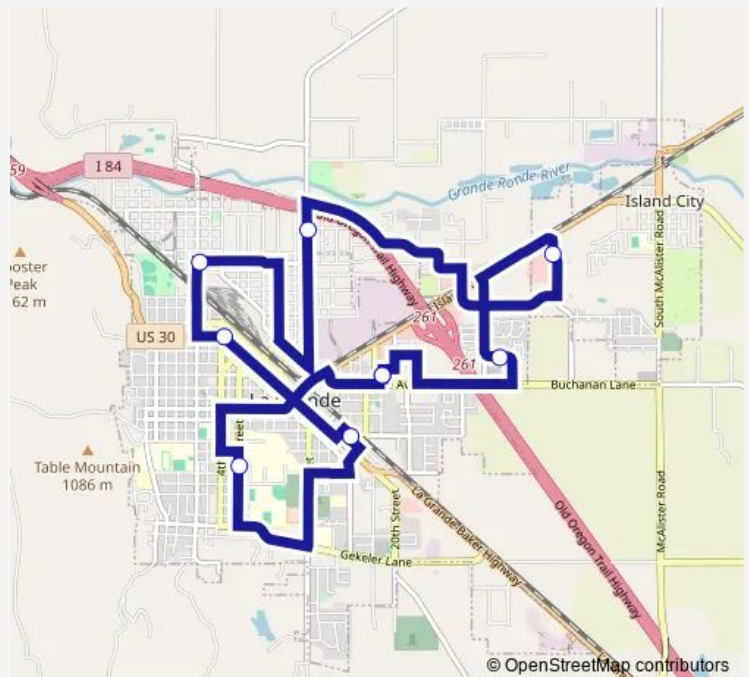

### Direction

NEO Public Transit Hub — NEO Public Transit Hub

9 stops

[Open route schedule](#)

NEO Public Transit Hub

Eastern Oregon University (6th St & I Ave)

Safeway (2111 Adams Ave)

Max Square (City Hall)

Riveria Activity Center (Eastbound)

Veteran's Village (N Spruce St & Russell Ave)

Wal-Mart (Walton Road Complex)

Timber Ridge Apartments

NEO Public Transit Hub

### Route schedule

NEO Public Transit Hub — NEO Public Transit Hub

Monday	—
Tuesday	—
Wednesday	—
Thursday	—
Friday	—
Saturday	08:30-16:00
Sunday	—

### Route info

Direction: NEO Public Transit Hub

Stops: 9

Trip Duration: 0 hour 35 min

Green Line

Green Line Bus time schedules and route maps are available in an offline PDF at [busmaps.com](https://busmaps.com). Use the [busmaps.com](https://busmaps.com) website to see live bus times, train schedule or subway schedule, and step-by-step directions for all public transit in La Grande