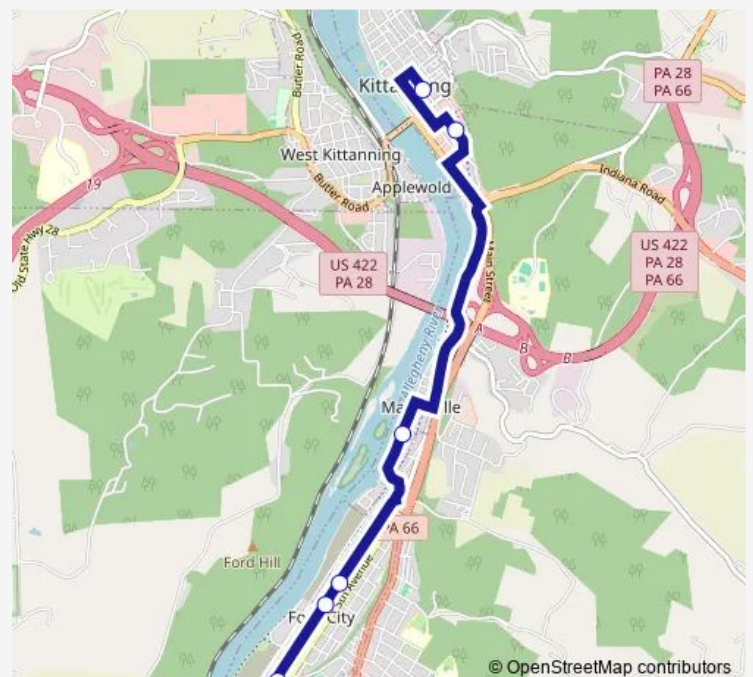

### Route info

Direction: 4th Ave/4th Street Ib

Stops: 6

Trip Duration: 0 hour 17 min

**Direction**

4th Ave/4th Street Ob — Terminal

5 stops

[Open route schedule](#)

## Route info

Direction: 4th Ave/4th Street Ob

Stops: 5

Trip Duration: 0 hour 20 min

**Direction**

Terminal — 4th Ave/4th Street Ib

6 stops

[Open route schedule](#)

Direction: Terminal

Stops: 6

Trip Duration: 0 hour 28 min

**Direction**

Terminal — 4th Ave/4th Street Ob

6 stops

[Open route schedule](#)

Terminal

## Route info

Direction: Terminal

Stops: 6

Trip Duration: 0 hour 20 min

Green Line Bus time schedules and route maps are available in an offline PDF at [busmaps.com](http://busmaps.com). Use the [busmaps.com](http://busmaps.com) website to see live bus times, train schedule or subway schedule, and step-by-step directions for all public transit in Kittanning