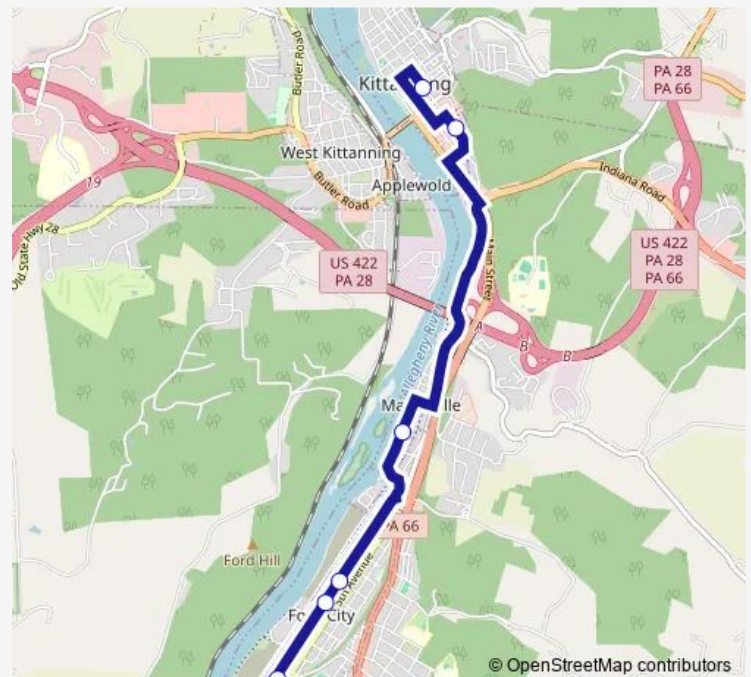

Wednesday 07:05-17:05

Thursday 07:05-17:05

Friday 07:05-17:05

Saturday 10:14-14:14

Sunday —

Route info

Direction: 4th Ave/4th Street Ib

Stops: 6

Trip Duration: 0 hour 17 min

Green Line

Direction

4th Ave/4th Street Ob — Terminal

5 stops

[Open route schedule](#)

4th Ave/4th Street Ob

Lenape Vo-Tech Ib

Route info

Direction: 4th Ave/4th Street Ob

Stops: 5

Trip Duration: 0 hour 20 min

Direction

Terminal — 4th Ave/4th Street Ib

6 stops

[Open route schedule](#)

Direction: Terminal

Stops: 6

Trip Duration: 0 hour 28 min

Direction

Terminal — 4th Ave/4th Street Ob

6 stops

[Open route schedule](#)

Terminal