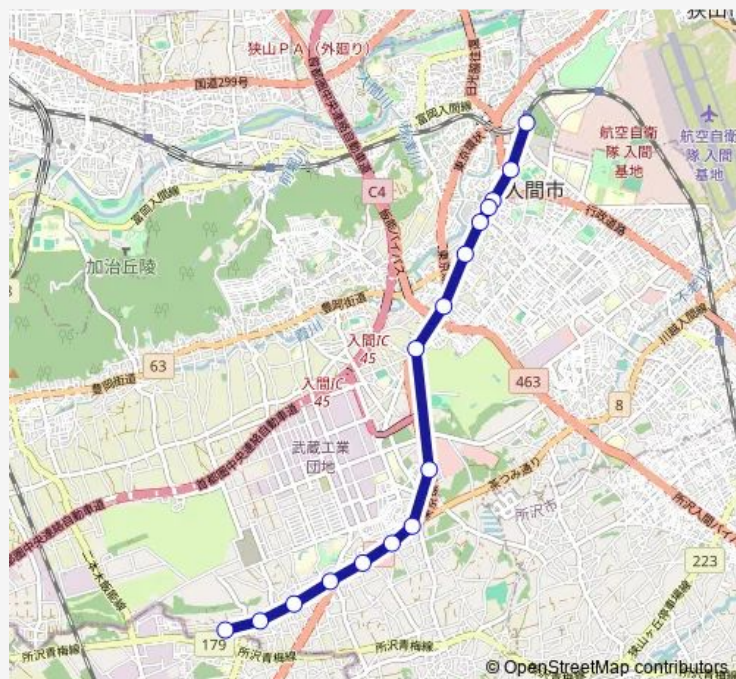

Thursday

—

Friday

—

Saturday

12:28-12:58

Sunday

12:28-12:58

### Route info

Direction: 入間市駅

Stops: 16

Trip Duration: 0 hour 23 min

■ 入市 5 3 準急

BusMaps

入市 5 3 準急 Bus time schedules and route maps are available in an offline PDF at [busmaps.com](https://busmaps.com). Use the [busmaps.com](https://busmaps.com) website to see live bus times, train schedule or subway schedule, and step-by-step directions for all public transit in Iruma