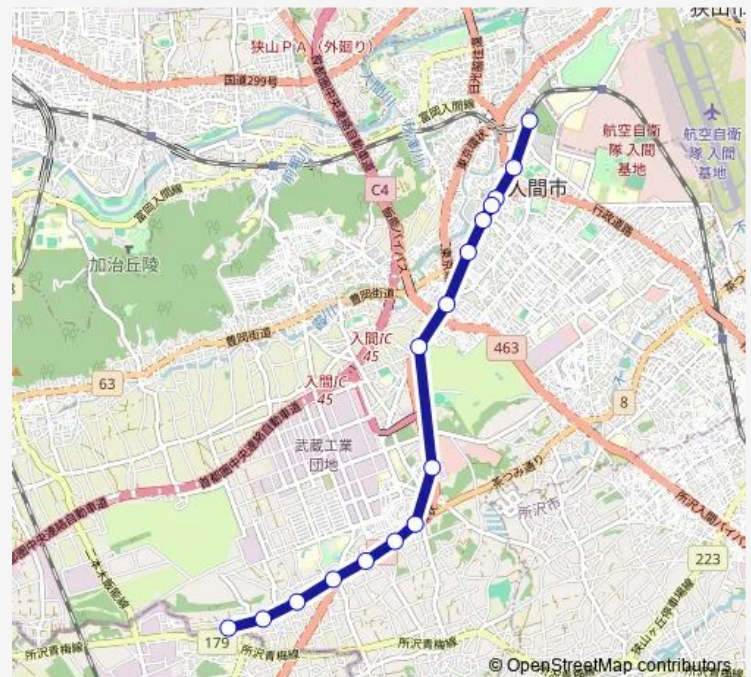

西武住宅前

北中野

二本木

J a 二本木支店

元狭山

二本木地蔵前

Route schedule

入間市駅 — 二本木地蔵前

Monday —

Tuesday —

Wednesday —

Thursday —

Friday —

Saturday 12:28-12:58

Sunday 12:28-12:58

Route info

Direction: 入間市駅

Stops: 16

Trip Duration: 0 hour 23 min

■ 入市 5 3 準急

BusMaps

入市 5 3 準急 Bus time schedules and route maps are available in an offline PDF at busmaps.com. Use the busmaps.com website to see live bus times, train schedule or subway schedule, and step-by-step directions for all public transit in Iruma