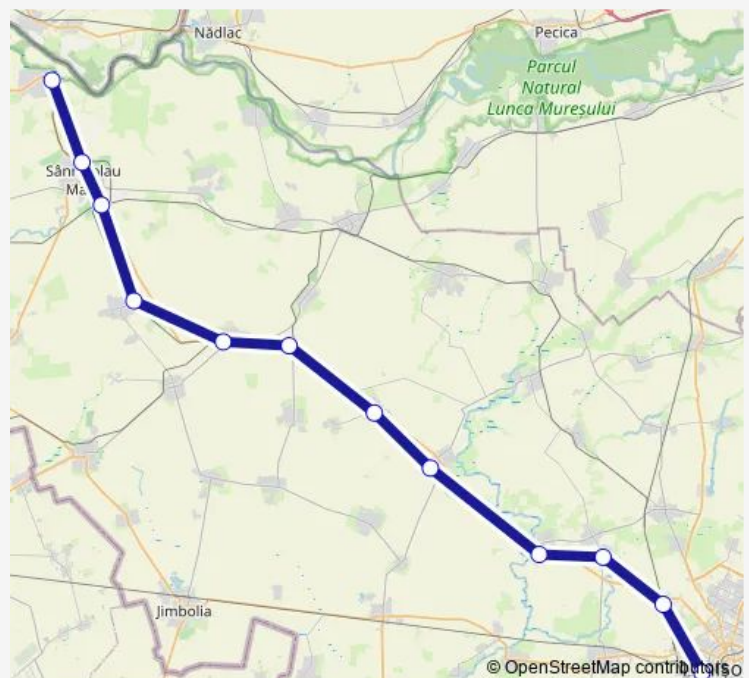

Rail R: Cenad h. - Timișoara Nord R: Cenad h. - Sânnicolau Nord h. - Sânnicolau Mare Hm. - Tomnaticu h. - Lovrin - Satu Nou Hm. - Șandra h. - Biled Hm. - Pescărețu Mic h. - Dudeștii Noi Hm. - Ronaț Triaj Gr. D - Timișoara Nord

[Go to website](#)

Direction

Cenad h. — Timișoara Nord

12 stops

[Open route schedule](#)

Cenad h.

Sânnicolau Nord h.

Sânnicolau Mare Hm.

Timișoara Nord

Route schedule

Cenad h. — Timișoara Nord

Monday	06:56-16:55
Tuesday	06:56-16:55
Wednesday	06:56-16:55
Thursday	06:56-16:55
Friday	06:56-16:55
Saturday	06:56-16:55
Sunday	06:56-16:55

Route info

Direction: Cenad h.

Stops: 12

Trip Duration: 3 hour 21 min

R: Cenad h. - Timișoara Nord Rail time schedules and route maps are available in an offline PDF at busmaps.com. Use the busmaps.com website to see live bus times, train schedule or subway schedule, and step-by-step directions for all public transit in Sannicolau Mare