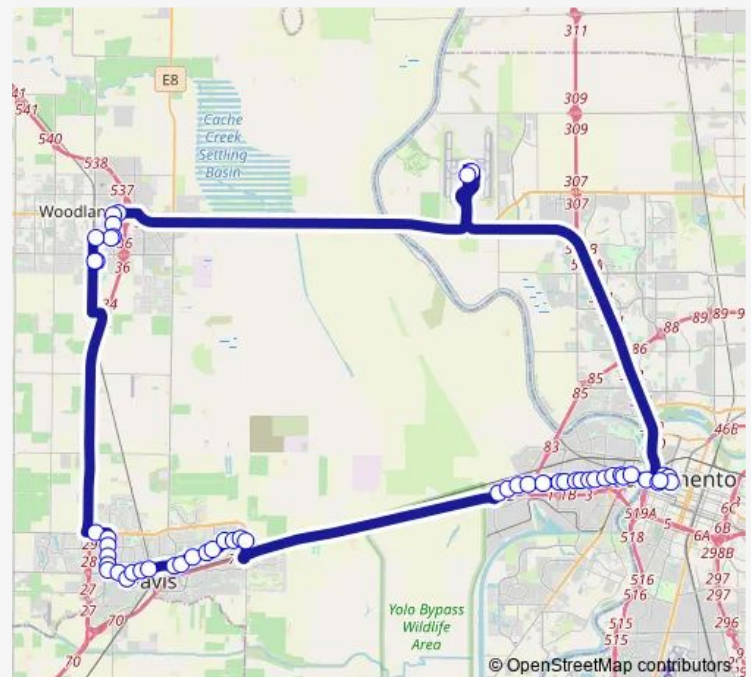

Alhambra at Arroyo

Alhambra at Mace Eb

Mace at 2nd St. Sb

Route schedule

County Fair Mall - Depart — County Fair Mall

Monday 05:20-22:20

Tuesday 05:20-22:20

Wednesday 05:20-22:20

Thursday 05:20-22:20

Friday 05:20-22:20

Saturday 05:20-22:20

Sunday 05:20-22:20

Route info

Direction: County Fair Mall - Depart

Stops: 52

Trip Duration: 1 hour 45 min

42B — Route 42b

W. Capitol at Enterprise Eb

W. Capitol at Interstate Eb

W. Capitol at Roadway Eb

W. Capitol at Northport Eb

W. Capitol at Pine Eb

W. Capitol at Harbor Eb

W. Capitol at Glide Eb

W. Capitol at Walnut Eb

W. Capitol at Sycamore Eb

W. Capitol at Poplar Eb

W. Capitol at Westacre Eb

W. Capitol at Jefferson Eb

W. Capitol at Merkle

Garden at W. Capitol Sb

Tower Bridge Gtwy at Garden Eb