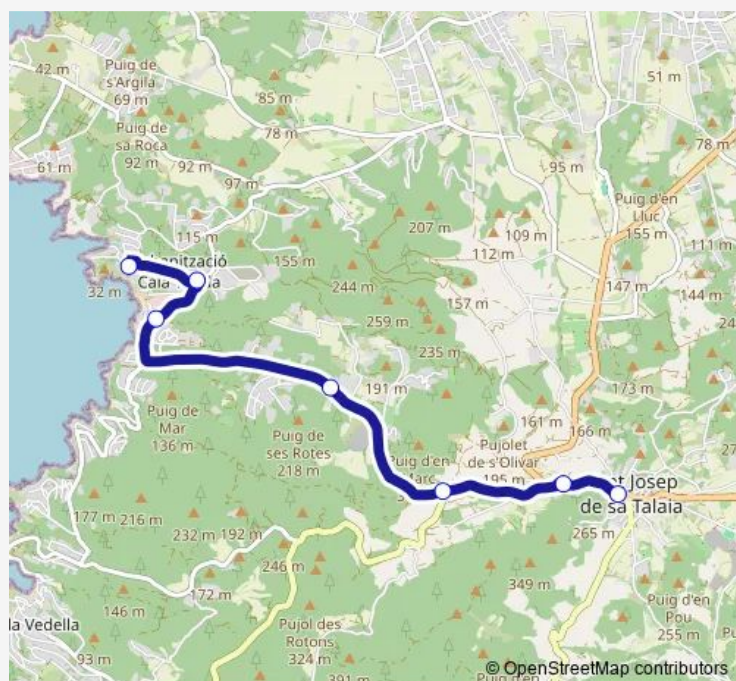

Thursday 07:45-20:45

Friday 07:45-20:45

Saturday —

Sunday —

Route info

Direction: es Cubells (266)

Stops: 5

Trip Duration: 0 hour 15 min

Route schedule

Cala Vedella (225) — Sant Josep (142)

Monday 08:15-21:15

Tuesday 08:15-21:15

Wednesday 08:15-21:15

Thursday 08:15-21:15

Friday 08:15-21:15

Saturday —

Sunday —

Route info

Direction: Cala Vedella (225)

Stops: 6

Trip Duration: 0 hour 15 min

Direction

Sant Josep (442) — es Cubells (266)

5 stops

Direction: Sant Josep (442)

Stops: 5

Trip Duration: 0 hour 15 min

Direction

H. Cala Tarida (133) — Sant Josep (142)

7 stops

[Open route schedule](#)

H. Cala Tarida (133)