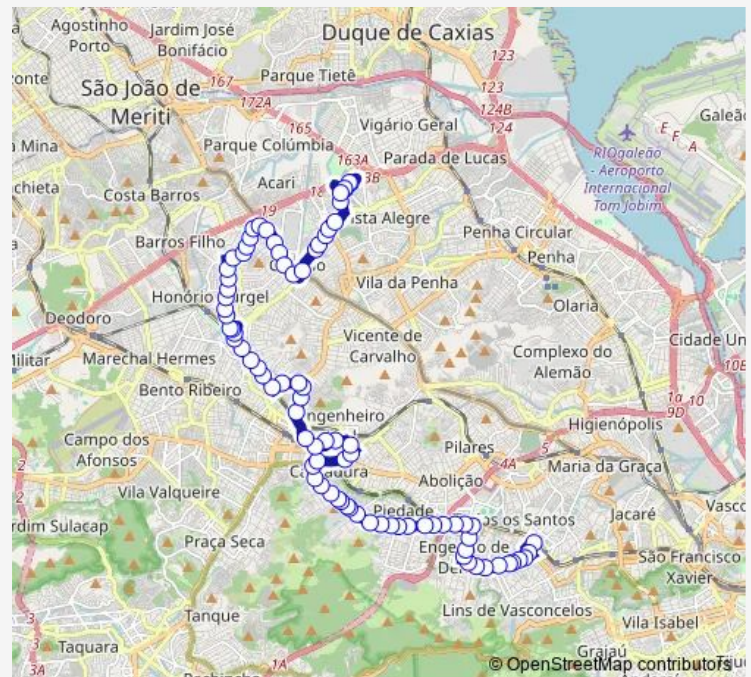

Bus SN685 Irajá - Méier

[Go to website](#)

Direction

Terminal Arquiteto Gelton Paciello da Motta : Plat. A —
Ponto Final: Irajá : André Filho

84 stops

[Open route schedule](#)

Terminal Arquiteto Gelton Paciello da Motta : Plat. A

Constança Barbosa

Imperator - João Nogueira

Lopes da Cruz

José Veríssimo

Comendador Filips

Amaragi

Caetano de Almeida

Jurunas

Camarista Méier

Ramiro Magalhães

Ana Leonídia

Daniel Carneiro

Estação Olímpica de Engenho de Dentro

Doutor Bulhões

Gustavo Riedel

Colégio Nossa Senhora da Piedade

Xavier dos Pássaros

Cruz e Sousa

Doutor Luiz Masson

Assis Carneiro

Route schedule

Terminal Arquiteto Gelton Paciello da Motta : Plat. A —
Ponto Final: Irajá : André Filho

Monday 00:00

Tuesday 00:00

Wednesday 00:00

Thursday 00:00

Friday 00:00

Saturday 00:00

Sunday 00:00

Route info

Direction: Terminal Arquiteto Gelton Paciello da Motta :
Plat. A

Stops: 84

Trip Duration: 0 hour 43 min

SN685 — Irajá - Méier