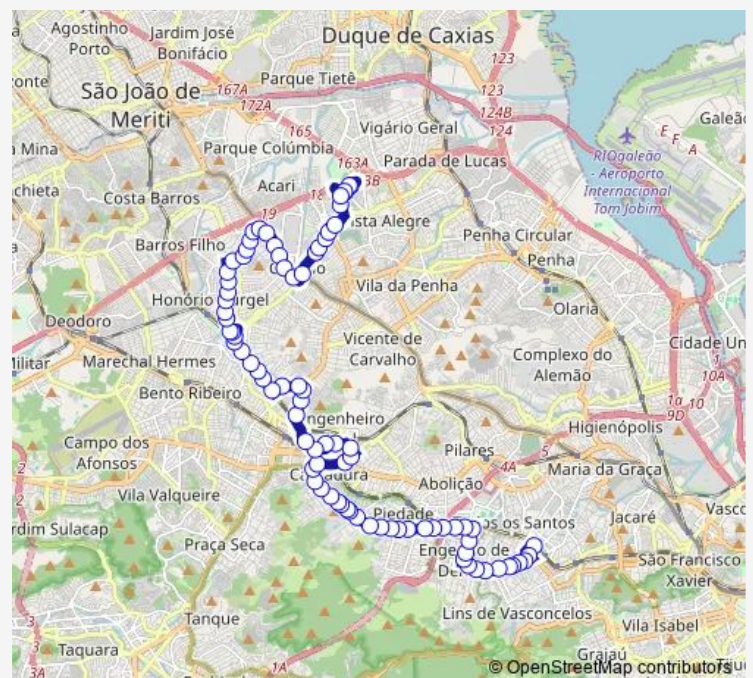

Xavier dos Pássaros

Cruz e Sousa

Doutor Luiz Masson

Assis Carneiro

Route schedule

Terminal Arquiteto Gelton Paciello da Motta : Plat. A —
Ponto Final: Irajá : André Filho

Monday	00:00
Tuesday	00:00
Wednesday	00:00
Thursday	00:00
Friday	00:00
Saturday	00:00
Sunday	00:00

Route info

Direction: Terminal Arquiteto Gelton Paciello da Motta :
Plat. A

Stops: 84

Trip Duration: 0 hour 47 min

Sn685 — Irajá - Méier

Cristóvão Penha

Silva

Palma

Saturday 00:00

Sunday 00:00

Route info

Direction: Ponto Final: Irajá : André Filho

Stops: 80

Trip Duration: 0 hour 48 min

Vila Operária Diamantes

Opalas