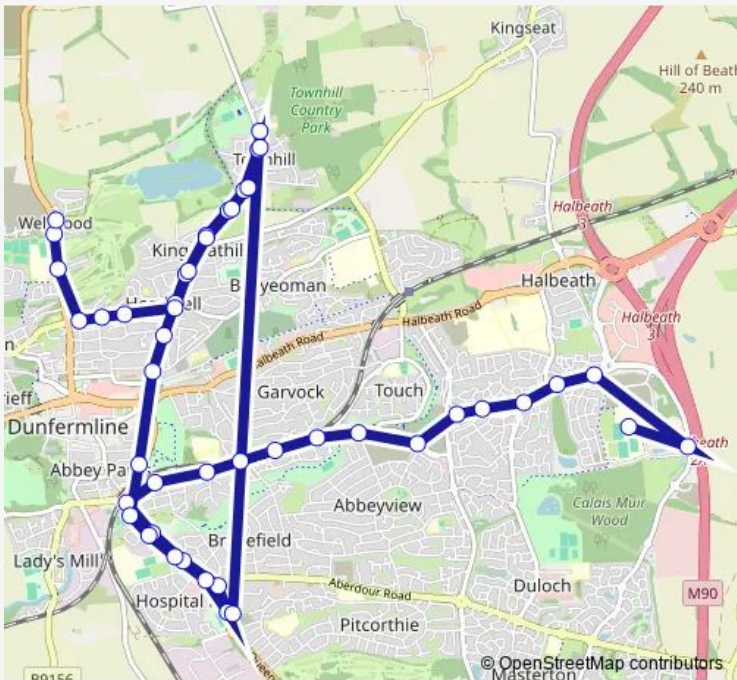

Bus SC11

[Go to website](#)

Direction
 Springbank Terrace — Dunfermline Learning Campus
 47 stops
[Open route schedule](#)

- Springbank Terrace
- Wellwood Community Centre
- Queen Anne High School
- Broomhead Drive
- Headwell Road
- Edward Street
- Arthur Street
- Headwell Avenue
- Blair Drive
- Kent Street
- Town Loch
- Stewart Street
- Forest Road
- Main Street Turning Circle
- Garden Court
- Stewart Street
- Town Loch
- Kent Street
- Blair Drive
- Headwell Avenue
- Methven Drive

Route schedule
 Springbank Terrace — Dunfermline Learning Campus

Monday	07:55
Tuesday	07:55
Wednesday	07:55
Thursday	07:55
Friday	07:55
Saturday	—
Sunday	—

Route info
 Direction: Springbank Terrace
 Stops: 47
 Trip Duration: 0 hour 40 min

Sunday —

Route info

Direction: Dunfermline Learning Campus

Stops: 46

Trip Duration: 0 hour 40 min

Methven Drive

Headwell Avenue

Blair Drive

Kent Street

Town Loch

Stewart Street

Forest Road

King Malcolm Hotel

Main Street Turning Circle

Garden Court

Stewart Street