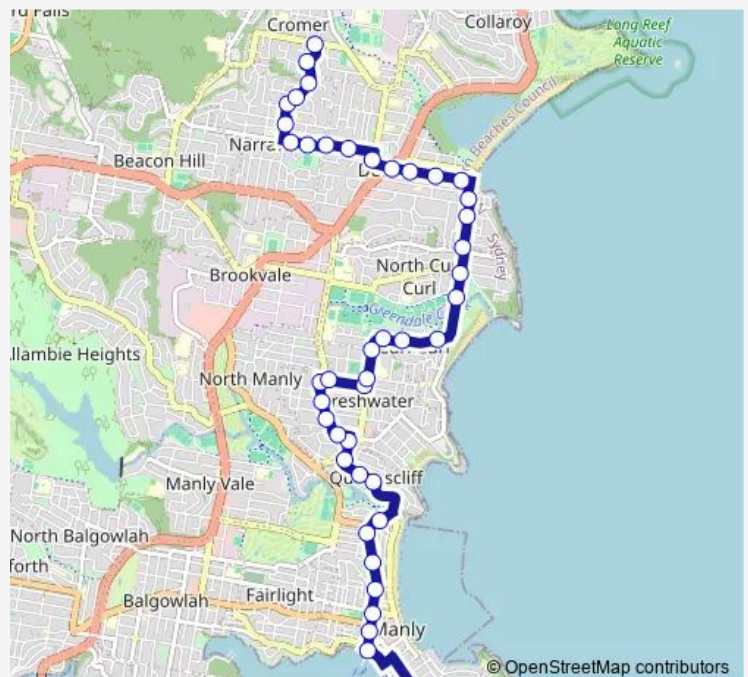

Wyuna Av At Oliver St

Oliver St At Wyadra Av

Oliver St At Brighton St

Bennett St After Oliver St

Route schedule

St Pauls College, Darley Rd — Alfred St At Carawa Rd

Monday 15:27

Tuesday 15:27

Wednesday 15:27

Thursday 15:27

Friday 15:27

Saturday —

Sunday —

Route info

Direction: St Pauls College, Darley Rd

Stops: 43

Trip Duration: 0 hour 43 min

700n — St Pauls Manly to Narraweena

Adams St At Park St

Adams St After Lalchere St

Griffin Rd At Abbott Rd

Griffin Rd At Pitt Rd

Griffin Rd After Headland Rd

Griffin Rd At Boronia St

The Strand After Pacific Pde

Howard Av After The Strand

Howard Av At Avon Rd

Howard Av Opp Walter Gors Park

Howard Av Before Pittwater Rd

Fisher Rd At Mcintosh Rd

Mcintosh Rd Opp Vale Av

Mcintosh Rd At Victor Rd