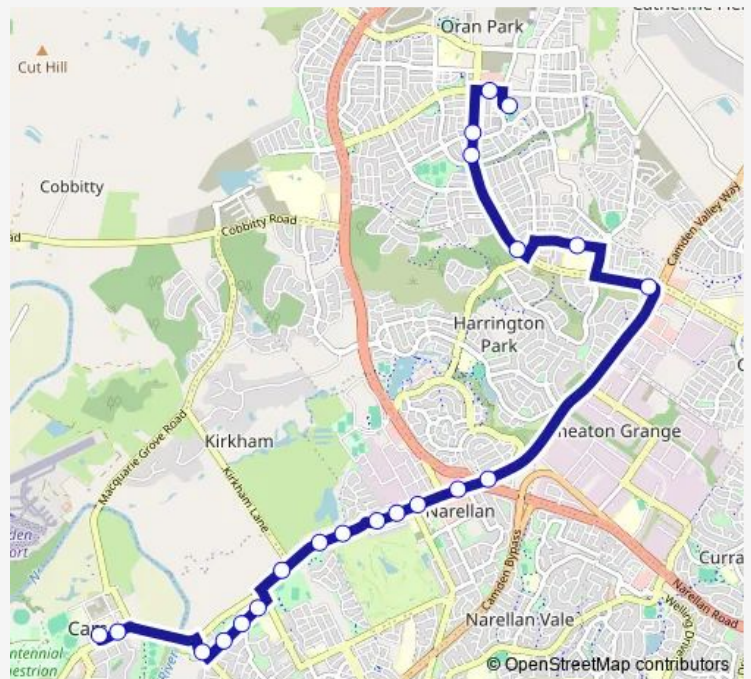

School Bus 6010 Camden to Oran Park Anglican College

[Go to website](#)

Direction

John St Before Argyle St — Oran Park Anglican College, Shannon Way

21 stops

[Open route schedule](#)

- John St Before Argyle St
- Argyle St At Elizabeth St
- Macarthur Rd Before Harrington St
- Harrington St At Wilkinson St
- Kingdom Hall Of Jehovah's Witnesses, Harrington St
- Harrington St Opp Elderslie High School
- Camden Valley Way Opp Kirkham Park
- 181 Camden Valley Way
- 181a Camden Valley Way
- Camden Valley Way After Camden View Dr
- Camden Valley Way Opp Wilson Cres
- Camden Valley Way Opp Narellan Public School
- Narellan Town Centre, Camden Valley Way
- Camden Valley Way Before Sharman Cl
- Oran Park Dr After Camden Valley Way
- St Benedicts And St Justins Schools, Hollows Dr
- Oran Park Dr After Harrington Pkwy
- Oran Park Dr After South Cct
- Oran Park Dr After Central Av
- Peter Brock Dr Opp Sefton St
- Oran Park Anglican College, Shannon Way

Route schedule

John St Before Argyle St — Oran Park Anglican College, Shannon Way

Monday	07:35
Tuesday	07:35
Wednesday	07:35
Thursday	07:35
Friday	—
Saturday	—
Sunday	—

Route info

Direction: John St Before Argyle St

Stops: 21

Trip Duration: 0 hour 30 min

6010 — Camden to Oran Park Anglican College

6010 School Bus time schedules and route maps are available in an offline PDF at busmaps.com. Use the busmaps.com website to see live bus times, train schedule or subway schedule, and step-by-step directions for all public transit in Mount Hunter