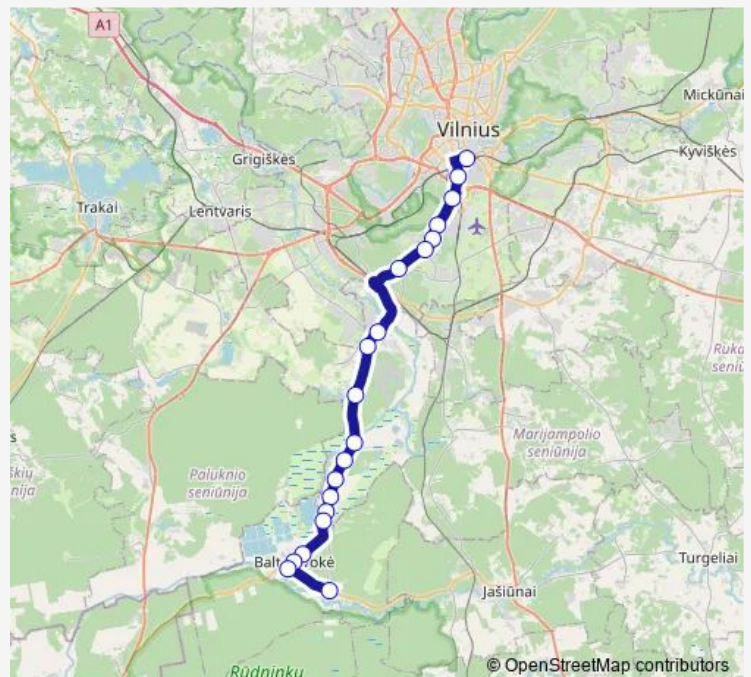

**Route schedule**

Vilniaus autobusų stotis — Rūdninkai

Monday 06:20-09:15

Tuesday 06:20-09:15

Wednesday 06:20-09:15

Thursday 06:20-09:15

Friday 06:20-09:15

Saturday 06:20-09:15

Sunday 06:20-09:15

**Route info**

Direction: Vilniaus autobusų stotis

Stops: 20

Trip Duration: 0 hour 46 min

230. — Vilnius-Rūdninkai

**BusMaps**

230. Bus time schedules and route maps are available in an offline PDF at [busmaps.com](https://busmaps.com). Use the [busmaps.com](https://busmaps.com) website to see live bus times, train schedule or subway schedule, and step-by-step directions for all public transit in Vilnius