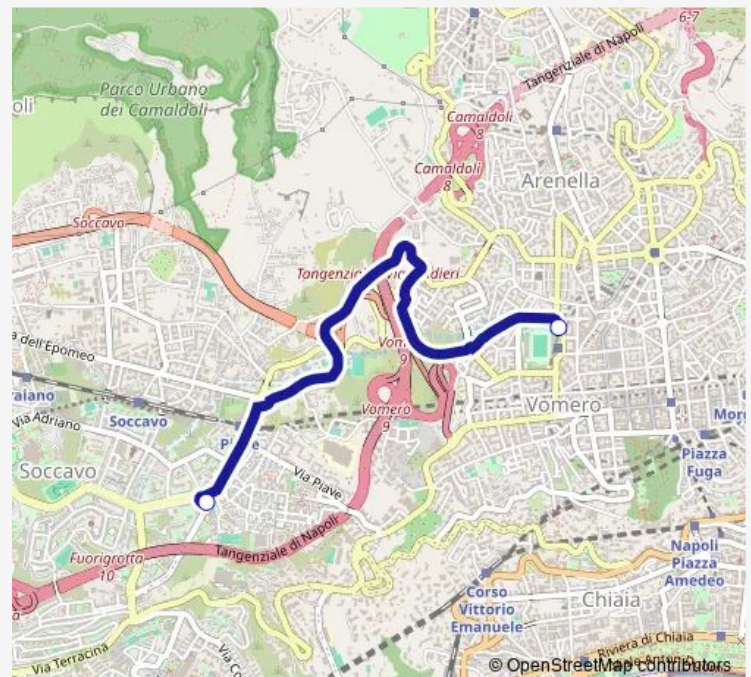

Bus PG2

[Go to website](#)**Direction**

Gemito-Rossini — Largo Giustiniano

2 stops

[Open route schedule](#)

Gemito-Rossini

Largo Giustiniano

Route schedule

Route info

Direction: Gemito-Rossini

Stops: 2

Trip Duration: 0 hour 21 min

PG2

BusMaps

Direction

Largo Giustiniano — Gemito-Rossini

3 stops

[Open route schedule](#)

Largo Giustiniano

Adige - Galilei

Gemito-Rossini

Route schedule

Largo Giustiniano — Gemito-Rossini

Monday	13:15-15:15
Tuesday	13:15-15:15
Wednesday	13:15-15:15
Thursday	13:15-15:15
Friday	13:15-15:15
Saturday	—
Sunday	—

The schedule is provided in the local timezone. Times with "(+1)" indicate departures on the next day.

PDF file created on 2025-01-16

2024 BusMaps.com - All Rights Reserved