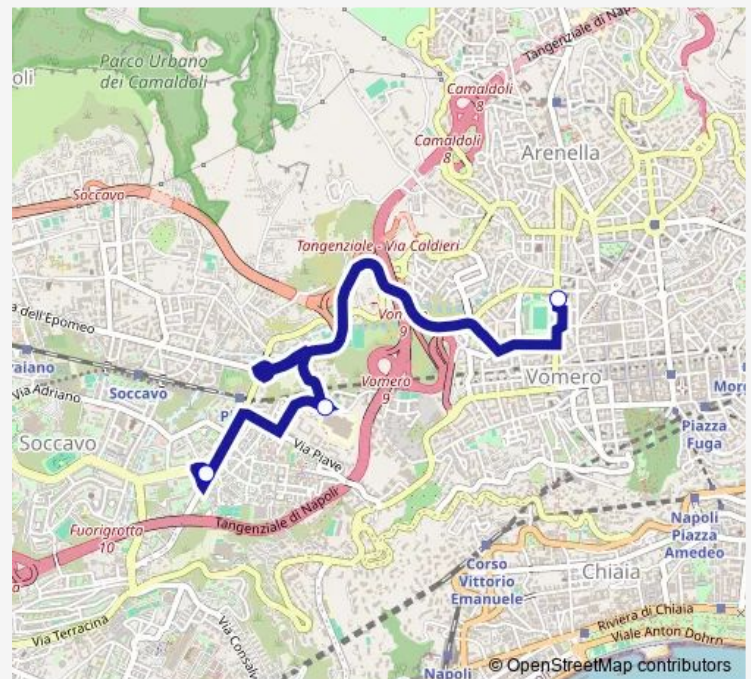

Bus Pg2

[Go to website](#)

Direction

Gemito-Rossini — Largo Giustiniano

2 stops

[Open route schedule](#)

Gemito-Rossini

Largo Giustiniano

Route schedule

Gemito-Rossini — Largo Giustiniano

Monday	13:49-15:28
Tuesday	13:49-15:28
Wednesday	13:49-15:28
Thursday	13:49-15:28
Friday	13:49-15:28
Saturday	—
Sunday	—

Route info

Direction: Gemito-Rossini

Stops: 2

Trip Duration: 0 hour 12 min

Direction

Largo Giustiniano — Gemito-Rossini

3 stops

[Open route schedule](#)

Largo Giustiniano

Adige - Galilei

Gemito-Rossini

Route schedule

Largo Giustiniano — Gemito-Rossini

Monday	13:15-15:15
Tuesday	13:15-15:15
Wednesday	13:15-15:15
Thursday	13:15-15:15
Friday	13:15-15:15
Saturday	—
Sunday	—

Route info

Direction: Largo Giustiniano