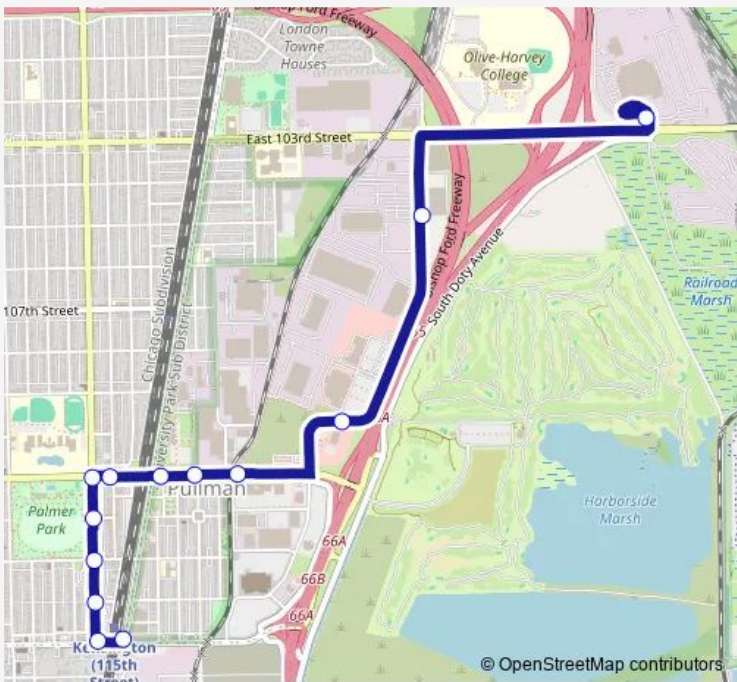

**Bus 111A Pullman Shuttle**

[Go to website](#)

**Direction**  
 Cottage Grove & 115th Street — 103rd Street & Stony Island Garage Terminal

13 stops

[Open route schedule](#)

- Cottage Grove & 115th Street
- 115th Street & King Drive
- King Drive & 114th Street
- King Drive & 113th Street
- King Drive & 112th Street
- King Drive & 111th Street
- 111th Street & Vernon
- 111th Street & Cottage Grove
- 111th Street & Champlain
- 111th Street & Ellis
- Doty & Walmart
- Pullman Community Center
- 103rd Street & Stony Island Garage Terminal

**Route schedule**  
 Cottage Grove & 115th Street — 103rd Street & Stony Island Garage Terminal

Monday	06:24-19:44
Tuesday	06:24-19:44
Wednesday	06:24-19:44
Thursday	06:24-19:44
Friday	06:24-19:44
Saturday	06:24-19:44
Sunday	06:23-19:44

**Route info**

Direction: Cottage Grove & 115th Street

Stops: 13

Trip Duration: 0 hour 19 min

**Direction**

103rd Street & Stony Island Garage Terminal — Cottage Grove & 115th Street

12 stops

[Open route schedule](#)

Monday 06:10-19:30

Tuesday 06:10-19:30

Wednesday 06:10-19:30

Thursday 06:10-19:30

Friday 06:10-19:30

Saturday 06:10-19:30

Sunday 06:10-19:30

**Route info**