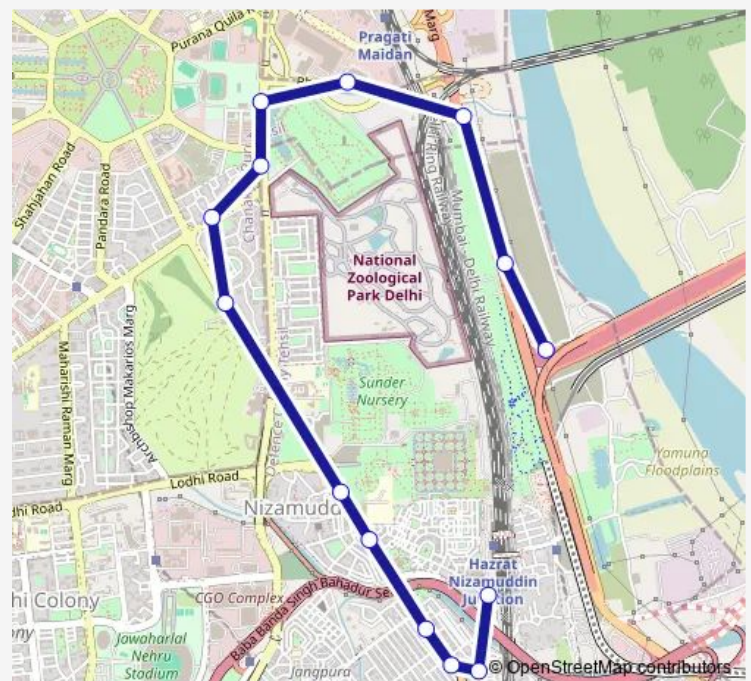

Bus 794linkstlup

[Go to website](#)

Direction

Nizamuddin Railway Station — Millennium Depot Gate 7

14 stops

[Open route schedule](#)

Nizamuddin Railway Station

Rajdoot Hotel

Bhogal

Bhogal (Jungpura)

Nizamuddin Extension

Police Station Nizamuddin (Dargah)

Golf Club / Sunder Nagar

Kaka Nagar

Zoo

National Stadium

Pragati Maidan (Bhairon Marg)

Railway Road Bridge

Nizamuddin Road Bridge

Millennium Depot Gate 7

Route schedule

Nizamuddin Railway Station — Millennium Depot Gate 7

Monday 05:06-20:30

Tuesday 05:06-20:30

Wednesday 05:06-20:30

Thursday 05:06-20:30

Friday 05:06-20:30

Saturday 05:06-20:30

Sunday 05:06-20:30

Route info

Direction: Nizamuddin Railway Station

Stops: 14

Trip Duration: 0 hour 27 min

794linkstlup

BusMaps