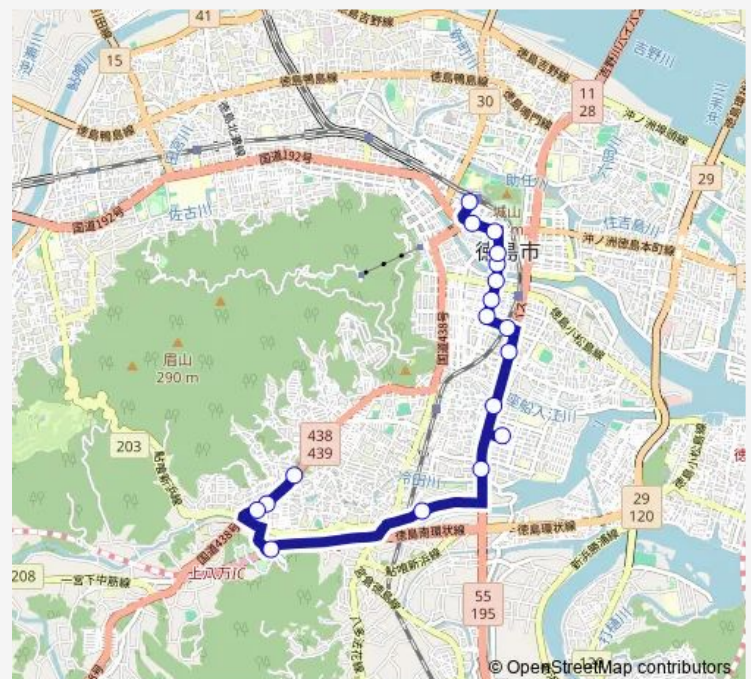

### Route schedule

市原 — 徳島駅前 ( 降車専用 )

Monday	09:40-13:30
Tuesday	09:40-13:30
Wednesday	09:40-13:30
Thursday	09:40-13:30
Friday	09:40-13:30
Saturday	09:40-13:30
Sunday	09:40-13:30

### Route info

Direction: 市原

Stops: 18

Trip Duration: 0 hour 30 min

7 市原線

BusMaps

## Direction

徳島駅前 — 市原

17 stops

[Open route schedule](#)

徳島駅前

両国本町商店街

両国橋

仲之町一丁目

## Route info

Direction: 徳島駅前

Stops: 17

Trip Duration: 0 hour 31 min

7 市原線 Bus time schedules and route maps are available in an offline PDF at busmaps.com. Use the busmaps.com website to see live bus times, train schedule or subway schedule, and step-by-step directions for all public transit in Tokushima