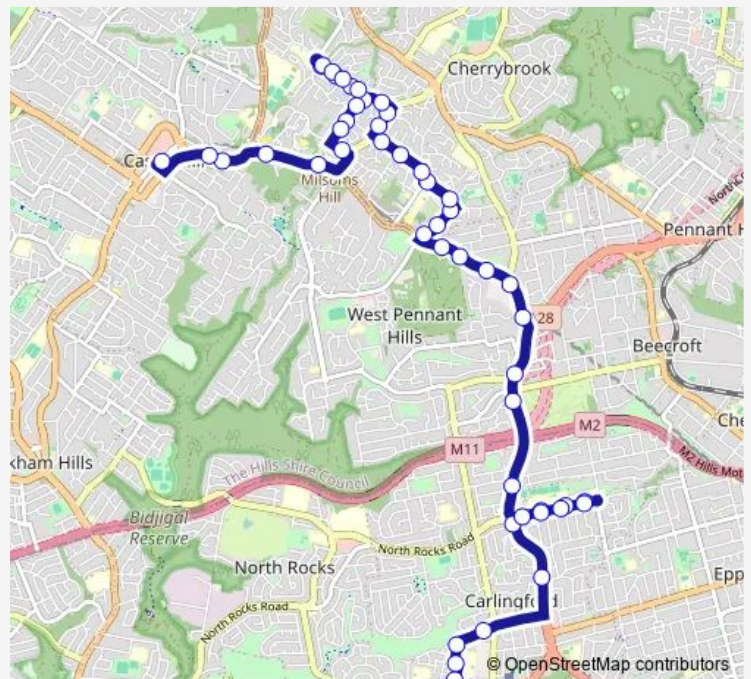

Route schedule

Felton Rd After Baker St — Castle Hill Station, Old Northern Rd, Stand B

Monday	15:12
Tuesday	15:12
Wednesday	15:12
Thursday	15:12
Friday	15:12
Saturday	—
Sunday	—

Route info

Direction: Felton Rd After Baker St

Stops: 50

Trip Duration: 0 hour 57 min

3590 — James Ruse HS to Castle Hill Station via Carlingford Hs

Castle Hill Rd Opp Victoria Rd

Castle Hill Rd After Victoria Rd

Edward Bennett Dr At Curtis Cl

Edward Bennett Dr Opp Scott Ct

Woodgrove Av Opp Greywood St

Woodgrove Av Before David Rd

David Rd After Westminster Dr

David Rd Opp Longworth Cres

David Rd Before Westminster Dr

David Rd Before Longworth Cres

David Rd At Longworth Cres

David Rd At Erlestoke Pl