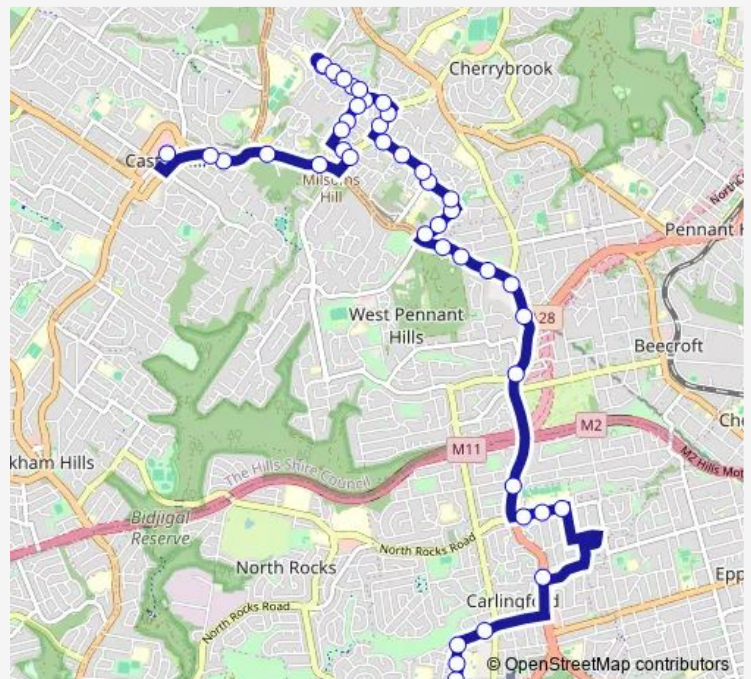

# School Bus 3590 James Ruse HS to Castle Towers via Carlingford Hs

[Go to website](#)

**Direction**

Felton Rd After Baker St — Castle Hill Interchange, Old Castle Hill Rd, Stand B

45 stops

[Open route schedule](#)

**Route schedule**

Felton Rd After Baker St — Castle Hill Interchange, Old Castle Hill Rd, Stand B

Monday	15:10
Tuesday	15:10
Wednesday	15:10
Thursday	15:10
Friday	15:10
Saturday	—
Sunday	—

**Route info**

Direction: Felton Rd After Baker St

Stops: 45

Trip Duration: 0 hour 57 min

3590 — James Ruse HS to Castle Towers via Carlingford Hs

Neale Av At Fallows Way

Franklin Rd At John Rd

John Rd At Golden Gr

John Rd Opp Roslyn PI

County Dr Opp John Rd

County Dr Before Woodgrove Av

Woodgrove Av Opp Greywood St

Woodgrove Av Before David Rd

David Rd After Westminster Dr

David Rd Opp Longworth Cres

David Rd Before Westminster Dr

David Rd Before Longworth Cres