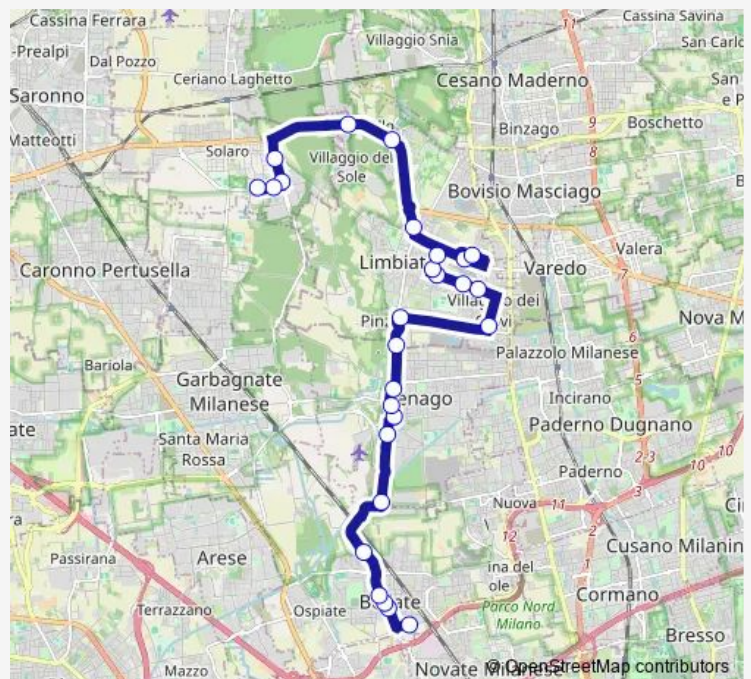

Limbiate, Via M.te Bianco 3,Municipio

Limbiate, Via dei Mille/Via Pola

Limbiate, Via Roma 24

Limbiate, Viale Lombardia 10

Limbiate, Via Trieste 86/Via Lombardia

Limbiate, Via Trieste 118

Limbiate, Via Trieste 150

Bollate, Via Veneto Fronte 120

Bollate, Via V. Veneto/Via Verdi

Bollate, Via V. Veneto Fronte 2a

Bollate, Via Piave 14/Via Giordano Bruno

Bollate, Via Varalli 20,Ist. Tecnico

Route schedule

Solaro, Via Roma 2 — Bollate, Via Varalli 20,Ist. Tecnico

Monday 07:00

Tuesday 07:00

Wednesday 07:00

Thursday 07:00

Friday 07:00

Saturday 07:10

Sunday —

Route info

Direction: Solaro, Via Roma 2

Stops: 21

Trip Duration: 0 hour 45 min

Z181 — Scuole superiori: Solaro - Limbiate - Senago - Bollate

Direction

Bollate, Via Varalli 20,Ist. Tecnico — Solaro, Piazza San Pietro 22