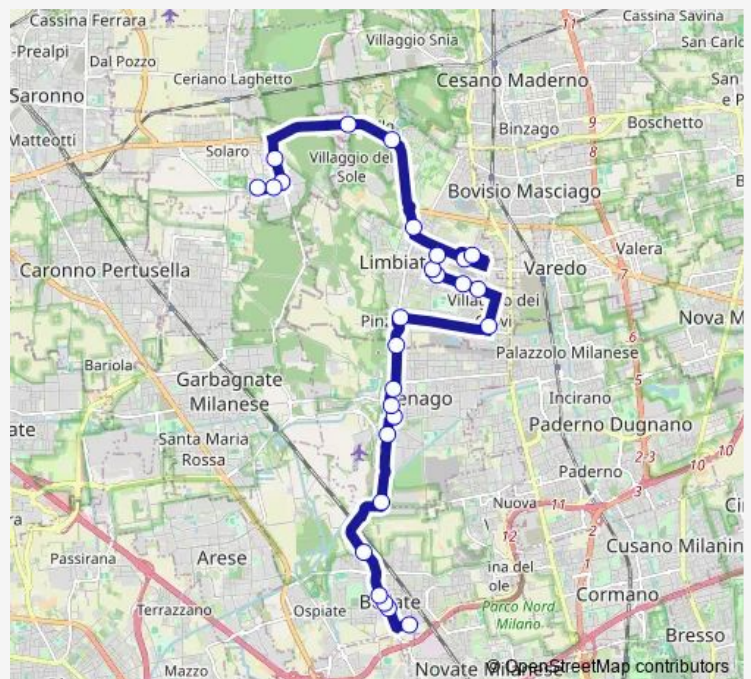

Limbiate, Via M.te Bianco 3,Municipio

Limbiate, Via dei Mille/Via Pola

Limbiate, Via Roma 24

Limbiate, Viale Lombardia 10

Limbiate, Via Trieste 86/Via Lombardia

Limbiate, Via Trieste 118

Limbiate, Via Trieste 150

Bollate, Via Veneto Fronte 120

Bollate, Via V. Veneto/Via Verdi

Bollate, Via V. Veneto Fronte 2a

Bollate, Via Piave 14/Via Giordano Bruno

Bollate, Via Varalli 20,Ist. Tecnico

Route schedule

Solaro, Via Roma 2 — Bollate, Via Varalli 20,Ist. Tecnico

Monday 07:00

Tuesday 07:00

Wednesday 07:00

Thursday 07:00

Friday 07:00

Saturday 07:10

Sunday —

Route info

Direction: Solaro, Via Roma 2

Stops: 21

Trip Duration: 0 hour 45 min

Z181 — Scuole superiori: Solaro - Limbiate - Senago - Bollate

Direction

Bollate, Via Varalli 20,Ist. Tecnico — Solaro, Piazza San Pietro 22