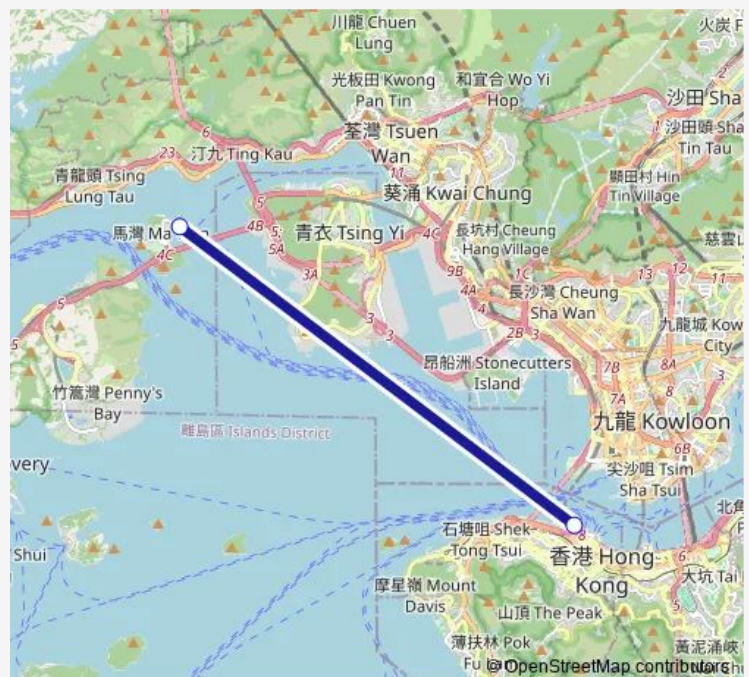

### Direction

Park Island Ferry Pier at Pak Lai Road — Central Pier No. 2 at Man Kwong Street

2 stops

[Open route schedule](#)

Park Island Ferry Pier at Pak Lai Road

Central Pier No. 2 at Man Kwong Street

### Route schedule

Park Island Ferry Pier at Pak Lai Road — Central Pier No. 2 at Man Kwong Street

Monday	06:30-21:00
Tuesday	06:30-21:00
Wednesday	06:30-21:00
Thursday	06:30-21:00
Friday	06:30-21:00
Saturday	07:00
Sunday	07:00

### Route info

Direction: Park Island Ferry Pier at Pak Lai Road

Stops: 2

Trip Duration: 0 hour 22 min

MA WAN - Central

### Route info

Direction: Central Pier No. 2 at Man Kwong Street

Stops: 2

Trip Duration: 0 hour 22 min

Ferry time schedules and route maps are available in an offline PDF at [busmaps.com](https://busmaps.com). Use the [busmaps.com](https://busmaps.com) website to see live bus times, train schedule or subway schedule, and step-by-step directions for all public transit in Central