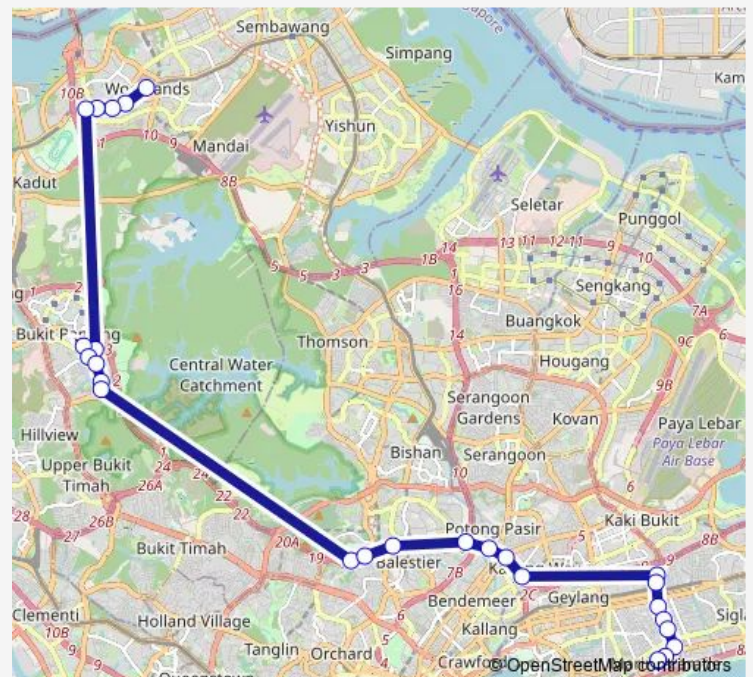

### Route schedule

Woodlands Int — Opp Parkway Parade

Monday 22:45

Tuesday 22:45

Wednesday 22:45

Thursday 22:45

Friday 22:45

Saturday 22:45

### Route info

Direction: Woodlands Int

Stops: 27

Trip Duration: 2 hour 11 min

966a

Aft Lor J Telok Kurau

Aft Still Lane

D'Ecosia