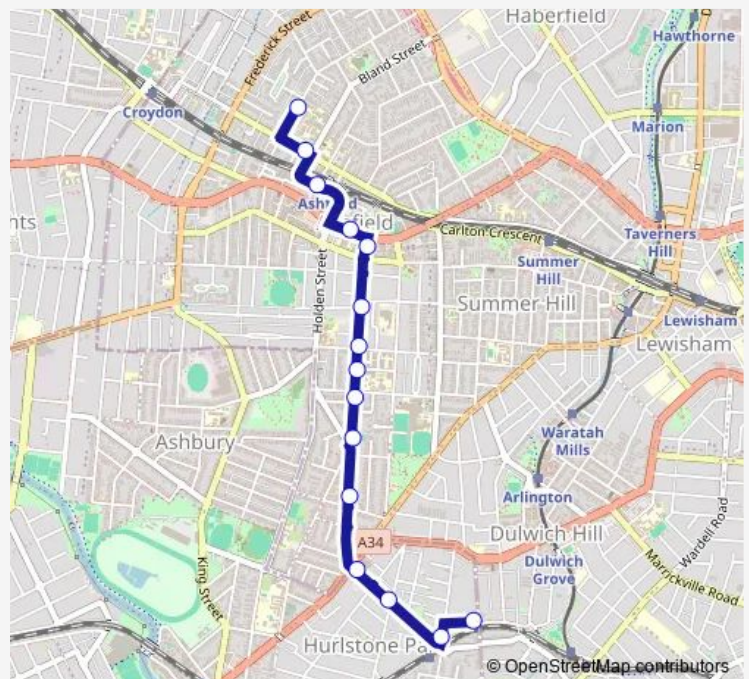

School Bus 590s De La Salle Ashfield to Hurlstone Park Station

[Go to website](#)

Direction

St Vincents College Ashfield, Alt St — Hampden St At Garnet St

15 stops

[Open route schedule](#)

- St Vincents College Ashfield, Alt St
- Elizabeth St At Bland St
- Ashfield Station, Brown St, Stand B
- Liverpool Rd At Murrell St
- Queen St After Liverpool Rd
- Queen St Opp Robert St
- Queen St At Clissold St
- Cardinal Freeman Village, Queen St
- Queen St At Seaview St
- Queen St Opp Armstrong St
- Queen St Before Hanks St
- Canterbury-Hurlstone Park RSL Club, Crinan St
- Crinan St At Dunstaffenage St
- Hurlstone Park Station, Duntroon St
- Hampden St At Garnet St

Route schedule

St Vincents College Ashfield, Alt St — Hampden St At Garnet St

Monday	15:10
Tuesday	15:10
Wednesday	15:10
Thursday	15:10
Friday	15:10
Saturday	—
Sunday	—

Route info

Direction: St Vincents College Ashfield, Alt St

Stops: 15

Trip Duration: 0 hour 18 min

590s School Bus time schedules and route maps are available in an offline PDF at busmaps.com. Use the busmaps.com website to see live bus times, train schedule or subway schedule, and step-by-step directions for all public transit in Sydney