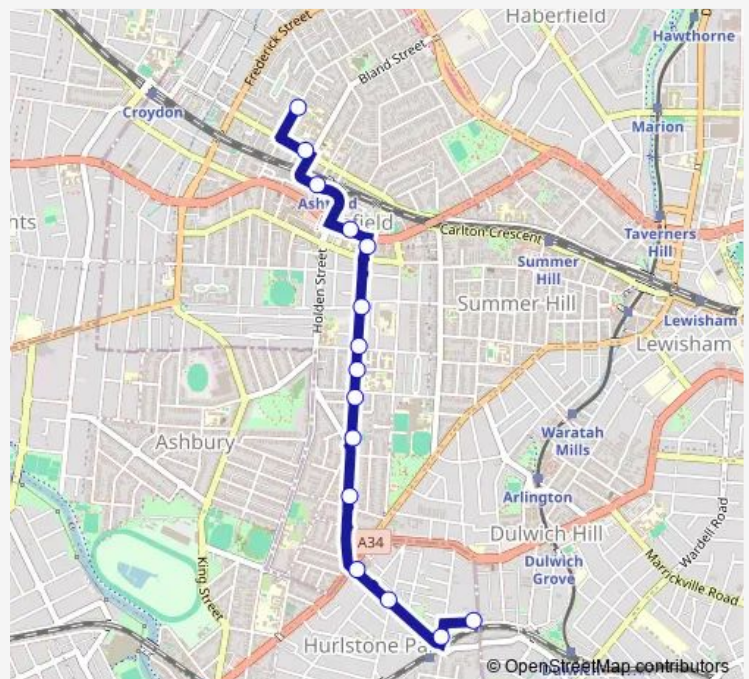

School Bus 590s De La Salle Ashfield to Hurlstone Park Station

[Go to website](#)

Direction

St Vincents College Ashfield, Alt St — Hampden St At Garnet St

15 stops

[Open route schedule](#)

- St Vincents College Ashfield, Alt St
- Elizabeth St At Bland St
- Ashfield Station, Brown St, Stand B
- Liverpool Rd At Murrell St
- Queen St After Liverpool Rd
- Queen St Opp Robert St
- Queen St At Clissold St
- Cardinal Freeman Village, Queen St
- Queen St At Seaview St
- Queen St Opp Armstrong St
- Queen St Before Hanks St
- Canterbury-Hurlstone Park RSL Club, Crinan St
- Crinan St At Dunstaffenage St
- Hurlstone Park Station, Duntroon St
- Hampden St At Garnet St

Route schedule

St Vincents College Ashfield, Alt St — Hampden St At Garnet St

| | |
|-----------|-------|
| Monday | 15:10 |
| Tuesday | 15:10 |
| Wednesday | 15:10 |
| Thursday | 15:10 |
| Friday | 15:10 |
| Saturday | — |
| Sunday | — |

Route info

Direction: St Vincents College Ashfield, Alt St

Stops: 15

Trip Duration: 0 hour 18 min

590s School Bus time schedules and route maps are available in an offline PDF at busmaps.com. Use the busmaps.com website to see live bus times, train schedule or subway schedule, and step-by-step directions for all public transit in Sydney