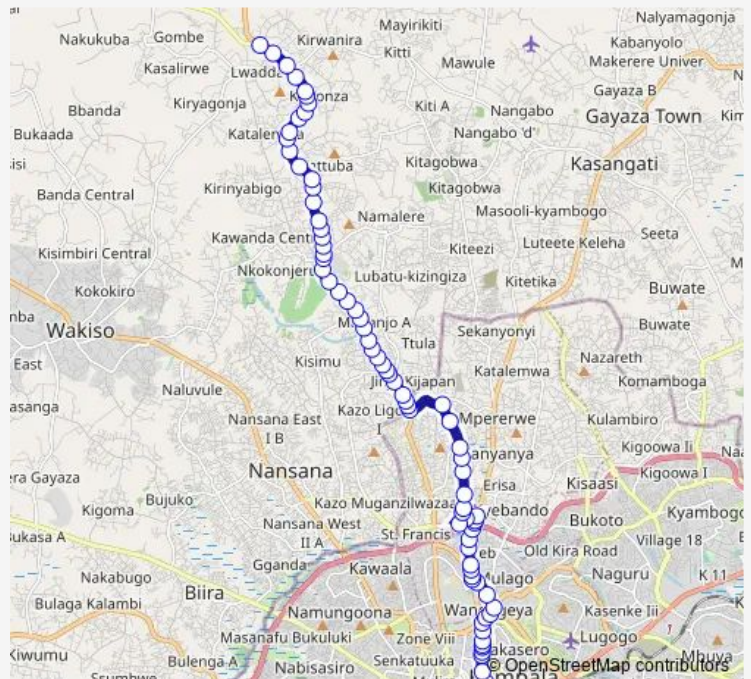

Petro Fuel Station (Bombo Rd)

Ymca

Wandegeya Police Station - Roundabout

Wandegeya - Ntinda Taxi (Nkiizi Rd)

Ministry of Public Service (Haji Musa Kasule Rd)

Mulago Roundabout

Mulago Hospital (Yusuf Lule Rd)

Binaisa Rd

Hass Petro Station (Kubiri Roundabout)

Kubiri Roundabout (Wandegeya)

Uganda Microcredit

Route schedule

Kampala Old Taxi Park — Matugga Stage

Monday 06:30-19:00

Tuesday 06:30-19:00

Wednesday 06:30-19:00

Thursday 06:30-19:00

Friday 06:30-19:00

Saturday 06:30-19:00

Sunday 06:30-19:00

Route info

Direction: Kampala Old Taxi Park

Stops: 78

Trip Duration: 2 hour 6 min

IC024 — Matugga Stage-Old Taxi Park

Total (Kalerwe)

Shell - Boda Boda (Kalerwe)

Kalerwe Market-trading Centre

Kalerwe Taxi Park Roundabout

Mambule

Welfa Petroleum (Kyebando)