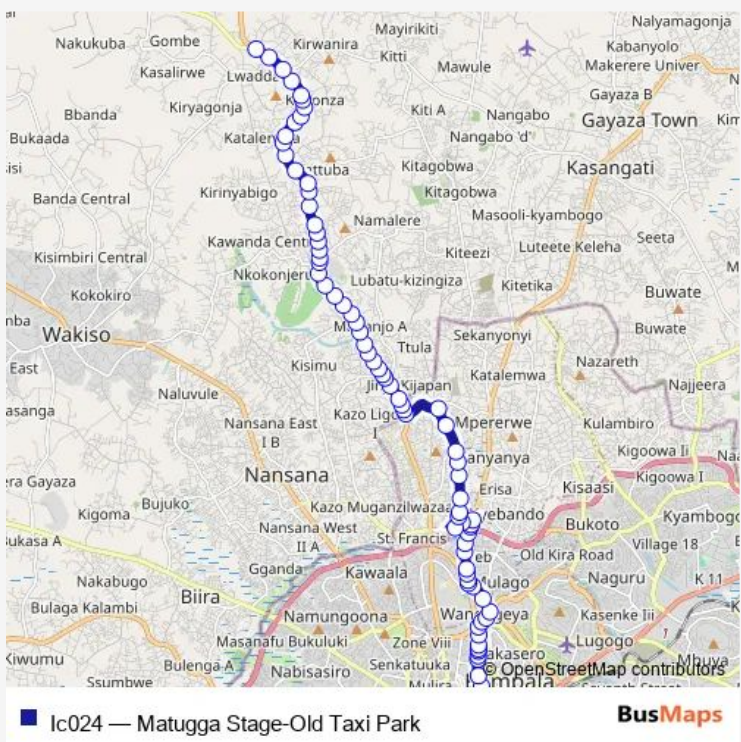

Bus Ic024 Matugga Stage-Old Taxi Park

[Go to website](#)

Direction
 Kampala Old Taxi Park — Matugga Stage
 78 stops
[Open route schedule](#)

- Kampala Old Taxi Park
- Cooper Complex Taxi Park - Owino Parkyard Market
- Qualicell Bus Terminal - Nakivubo
- Mini Price (Ben Kiwanuka Rd)
- Arua Taxi Park
- Watoto Stage
- Bat Valleys
- Norvik Hospital
- Bible House (Bombo Rd)
- City Oil Petro Station (Bombo Rd)
- Petro Fuel Station (Bombo Rd)
- Ymca
- Wandegeya Police Station - Roundabout
- Wandegeya - Ntinda Taxi (Nkiizi Rd)
- Ministry of Public Service (Haji Musa Kasule Rd)
- Mulago Roundabout
- Mulago Hospital (Yusuf Lule Rd)
- Binaisa Rd
- Hass Petro Station (Kubiri Roundabout)
- Kubiri Roundabout (Wandegeya)
- Uganda Microcredit

Route schedule
 Kampala Old Taxi Park — Matugga Stage

Monday	06:30-19:00
Tuesday	06:30-19:00
Wednesday	06:30-19:00
Thursday	06:30-19:00
Friday	06:30-19:00
Saturday	06:30-19:00
Sunday	06:30-19:00

Route info
 Direction: Kampala Old Taxi Park
 Stops: 78
 Trip Duration: 1 hour 58 min

Total (Kalerwe)

Shell - Boda Boda (Kalerwe)

Kalerwe Market-trading Centre

Kalerwe Taxi Park Roundabout

Mambule

Welfa Petroleum (Kyebando)

Alice Kaggwa Rd Jct - Horse Power Fuel Station

Alice Kaggwa Rd