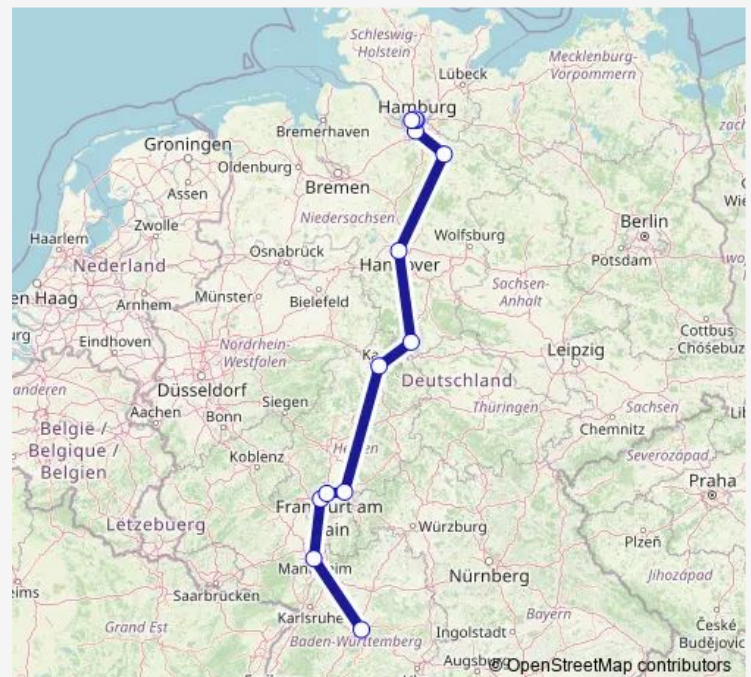

Rail ICE 572

[Go to website](#)

Direction

Stuttgart Hbf — Hamburg-Altona

13 stops

[Open route schedule](#)

Stuttgart Hbf

Mannheim Hbf

Frankfurt(M) Flughafen Fernbf

Frankfurt(Main)Hbf

Hanau Hbf

Kassel-Wilhelmshöhe

Göttingen

Hannover Hbf

Lüneburg

Hamburg-Harburg

Hamburg Hbf

Hamburg Dammtor

Hamburg-Altona

Route schedule

Stuttgart Hbf — Hamburg-Altona

Monday 17:24

Tuesday —

Wednesday 17:24

Thursday 17:24

Friday —

Saturday 17:24

Sunday —

Route info

Direction: Stuttgart Hbf

Stops: 13

Trip Duration: 5 hour 37 min