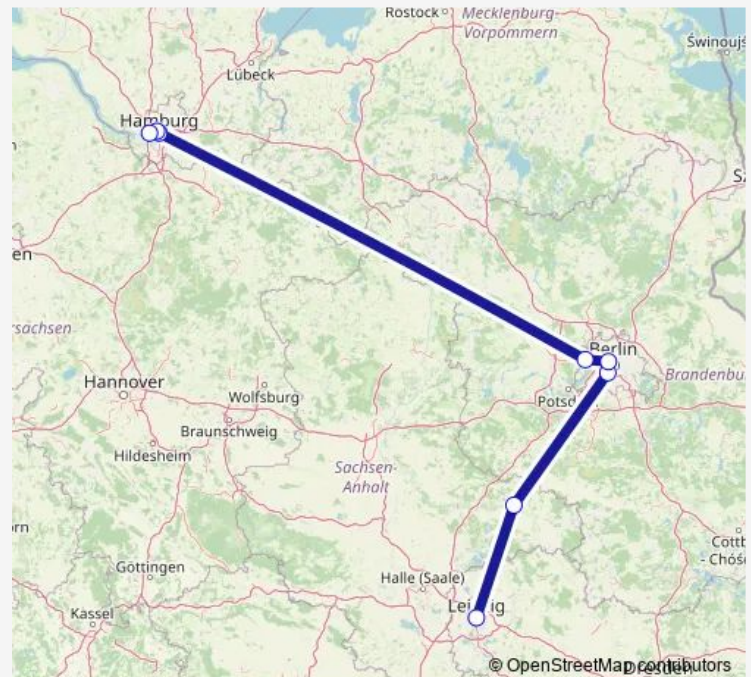

### Direction

Leipzig Hbf — Hamburg-Altona

8 stops

[Open route schedule](#)

Leipzig Hbf

Lutherstadt Wittenberg Hbf

Berlin Südkreuz

Berlin Hbf (tief)

Berlin-Spandau

Hamburg Hbf

Hamburg Dammtor

Hamburg-Altona

### Route schedule

Leipzig Hbf — Hamburg-Altona

Monday	06:16
Tuesday	06:16
Wednesday	06:16
Thursday	06:16
Friday	06:16
Saturday	06:16
Sunday	—

### Route info

Direction: Leipzig Hbf

Stops: 8

Trip Duration: 3 hour 28 min

ICE 1606