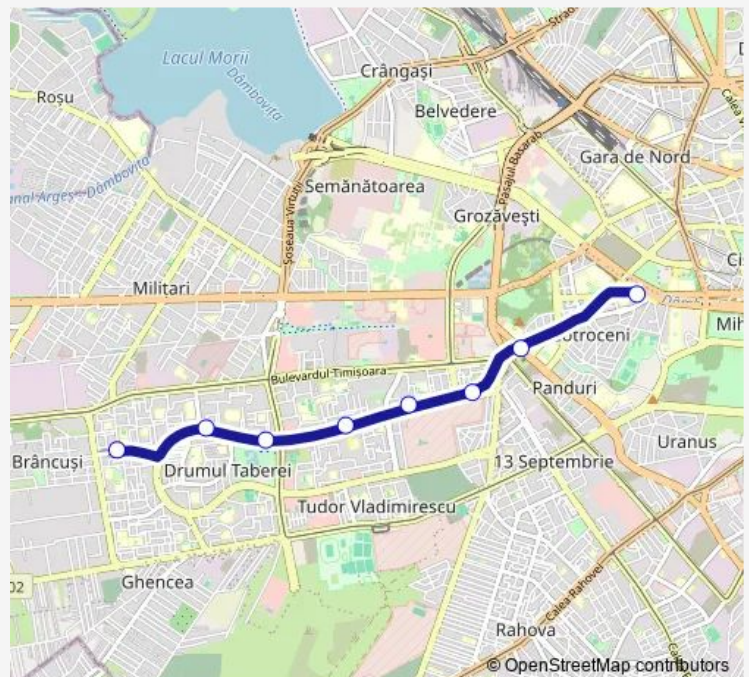

Metro M5 Eroilor 2 - Valea Ialomiei/Râul Doamnei

[Go to website](#)

Direction

Eroilor 2 (M5) — Râul Doamnei

9 stops

[Open route schedule](#)

Eroilor 2 (M5)

Academia militară

Eroilor 2 (M5) — Râul Doamnei

Monday	05:00-23:25
Tuesday	05:00-23:25
Wednesday	05:00-23:25
Thursday	05:00-23:25
Friday	05:00-23:25
Saturday	05:00-23:40
Sunday	05:00-23:40

Route info

Direction: Eroilor 2 (M5)

Stops: 9

Trip Duration: 0 hour 13 min

M5 — Eroilor 2 - Valea Ialomiei/Râul Doamnei

Direction

Valea Ialomiei — Eroilor 2 (M5)

8 stops

[Open route schedule](#)

Valea Ialomiei

Route info

Direction: Valea Ialomiei

Stops: 8

Trip Duration: 0 hour 12 min

Direction

Râul Doamnei — Eroilor 2 (M5)

9 stops

[Open route schedule](#)