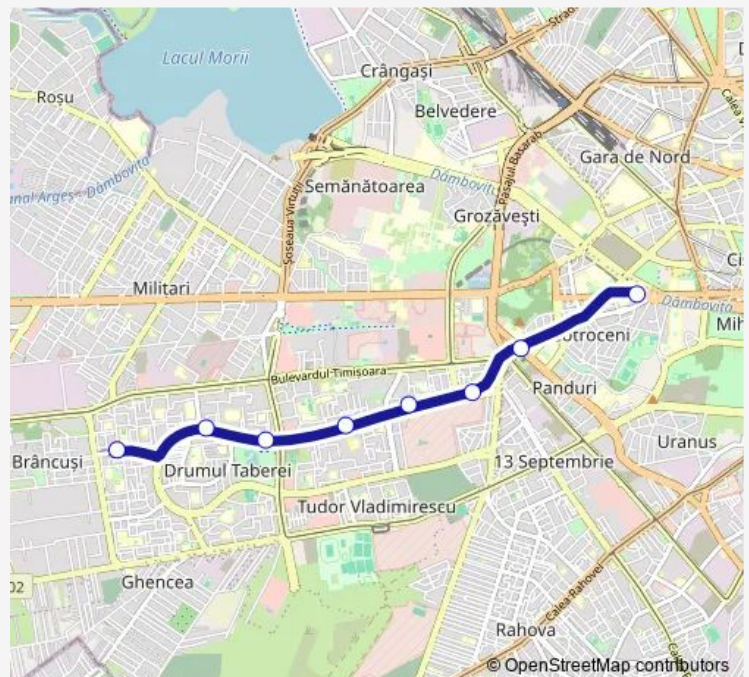

Metro M5 Eroilor 2 - Valea Ialomiei/Râul Doamnei

[Go to website](#)

Direction

Eroilor 2 (M5) — Râul Doamnei

9 stops

[Open route schedule](#)

Eroilor 2 (M5)

Academia militară

Eroilor 2 (M5) — Râul Doamnei

Monday	05:00-23:25
Tuesday	05:00-23:25
Wednesday	05:00-23:25
Thursday	05:00-23:25
Friday	05:00-23:25
Saturday	05:00-23:40
Sunday	05:00-23:40

Route info

Direction: Eroilor 2 (M5)

Stops: 9

Trip Duration: 0 hour 13 min

M5 — Eroilor 2 - Valea Ialomiei/Râul Doamnei

Direction

Valea Ialomiei — Eroilor 2 (M5)

8 stops

[Open route schedule](#)

Valea Ialomiei

Route info

Direction: Râul Doamnei

Stops: 9

Trip Duration: 0 hour 13 min

Direction

Eroilor 2 (M5) — Valea Ialomiei

8 stops

[Open route schedule](#)