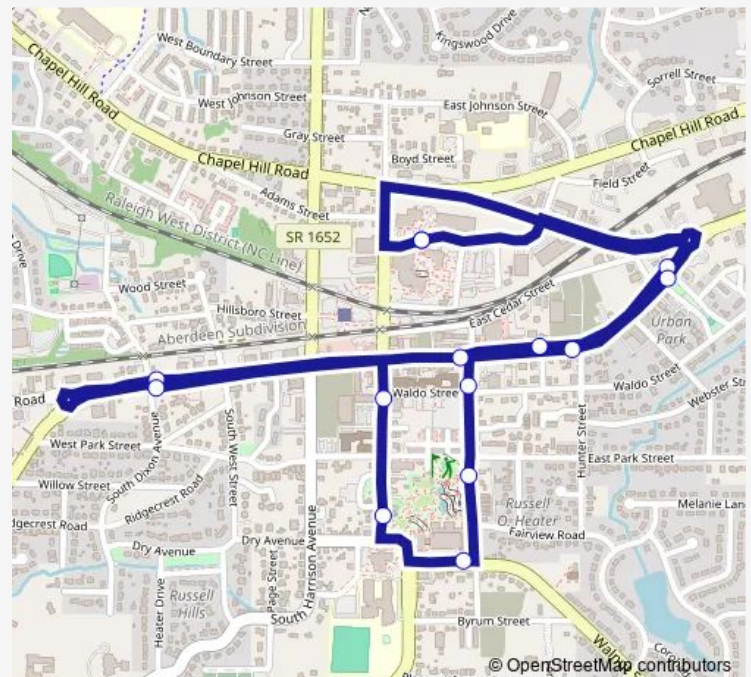

Bus DL Downtown Loop

[Go to website](#)

Direction

Town Hall Parking Deck — Town Hall Parking Deck

14 stops

[Open route schedule](#)

Town Hall Parking Deck

E Chatham St at Ward St

E Chatham St at Templeton St

N. Walker St. at E. Chatham St.

S. Walker St. at Downtown Park

Walnut St. at Walker St. lb

S Academy St at Downtown Cary Park

S Academy St at Chatham St

W Chatham St at N Dixon Ave

W Chatham St at S Dixon Ave

E Chatham St at S Walker St

E Chatham St at Hunter St

E Chatham St at E Circle Dr

Town Hall Parking Deck

Route schedule

Town Hall Parking Deck — Town Hall Parking Deck

| | |
|-----------|-------|
| Monday | — |
| Tuesday | — |
| Wednesday | 00:00 |
| Thursday | 00:00 |
| Friday | 00:00 |
| Saturday | 00:00 |
| Sunday | 00:00 |

Route info

Direction: Town Hall Parking Deck

Stops: 14

Trip Duration: 0 hour 25 min

DL — Downtown Loop

DL Bus time schedules and route maps are available in an offline PDF at busmaps.com. Use the busmaps.com website to see live bus times, train schedule or subway schedule, and step-by-step directions for all public transit in Cary