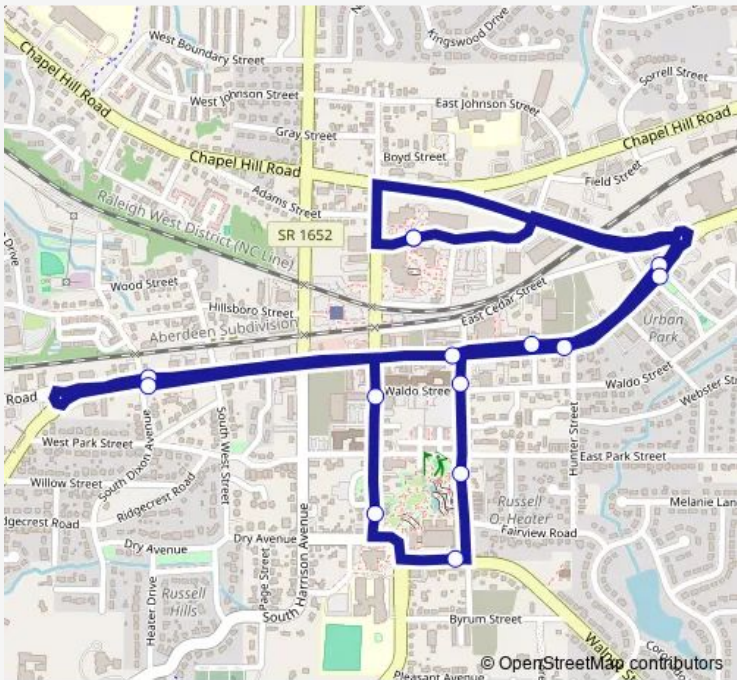

Bus DI Downtown Loop

[Go to website](#)

Direction
 Town Hall Parking Deck — Town Hall Parking Deck
 14 stops
[Open route schedule](#)

- Town Hall Parking Deck
- E Chatham St at Ward St
- E Chatham St at Templeton St
- N Walker St at Waldo St
- S. Walker St. at Downtown Park
- Walnut St. at Walker St. lb
- S Academy St at Downtown Cary Park
- S Academy St at Waldo St
- W Chatham St at N Dixon Ave
- W Chatham St at S Dixon Ave
- E Chatham St at S Walker St
- E Chatham St at Hunter St
- E Chatham St at E Circle Dr
- Town Hall Parking Deck

Route schedule
 Town Hall Parking Deck — Town Hall Parking Deck

Monday	00:00
Tuesday	—
Wednesday	—
Thursday	00:00
Friday	00:00
Saturday	00:00
Sunday	00:00

Route info
 Direction: Town Hall Parking Deck
 Stops: 14
 Trip Duration: 0 hour 25 min

DI Bus time schedules and route maps are available in an offline PDF at busmaps.com. Use the busmaps.com website to see live bus times, train schedule or subway schedule, and step-by-step directions for all public transit in Cary

The schedule is provided in the local timezone. Times with "(+1)" indicate departures on the next day.

PDF file created on 2025-02-26

2024 BusMaps.com - All Rights Reserved