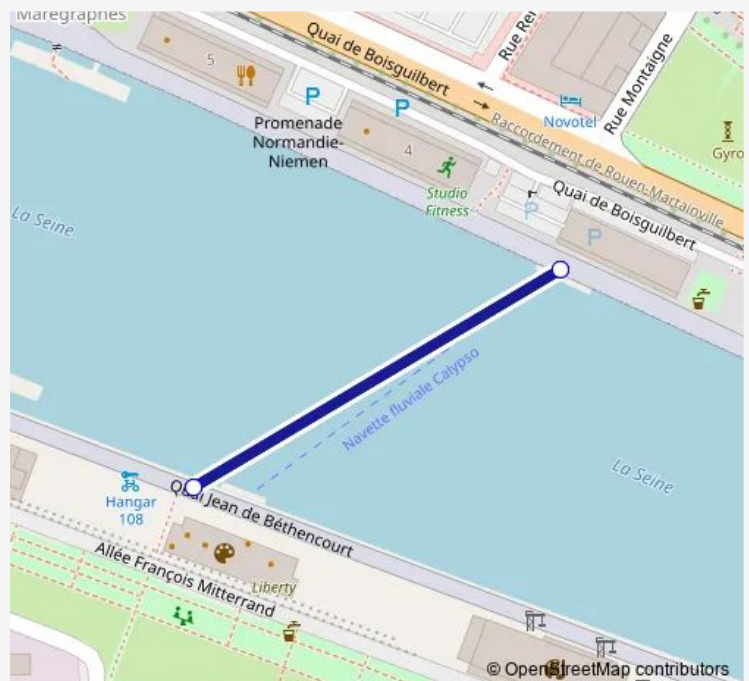

Ferry Calypso Navette Calypso[Go to website](#)**Direction**

Ponton Ile Lacroix — Ponton Pré aux Loups

2 stops

[Open route schedule](#)

Ponton Ile Lacroix

Ponton Pré aux Loups

Route schedule

Ponton Ile Lacroix — Ponton Pré aux Loups

Monday	18:35-23:00
Tuesday	18:35-23:00
Wednesday	18:35-23:00
Thursday	18:35-23:00
Friday	18:35-23:00
Saturday	18:35-23:00
Sunday	—

Route info

Direction: Ponton Ile Lacroix

Stops: 2

Trip Duration: 0 hour 5 min

Stops: 2

Trip Duration: 0 hour 5 min

Direction

Ponton Pré aux Loups — Ponton Ile Lacroix

2 stops

[Open route schedule](#)

Ponton Pré aux Loups

Ponton Ile Lacroix

Sunday —

Route info

Direction: Ponton Pré aux Loups

Stops: 2

Trip Duration: 0 hour 5 min

Direction

Ponton Pasteur — Ponton 107 Rg

2 stops