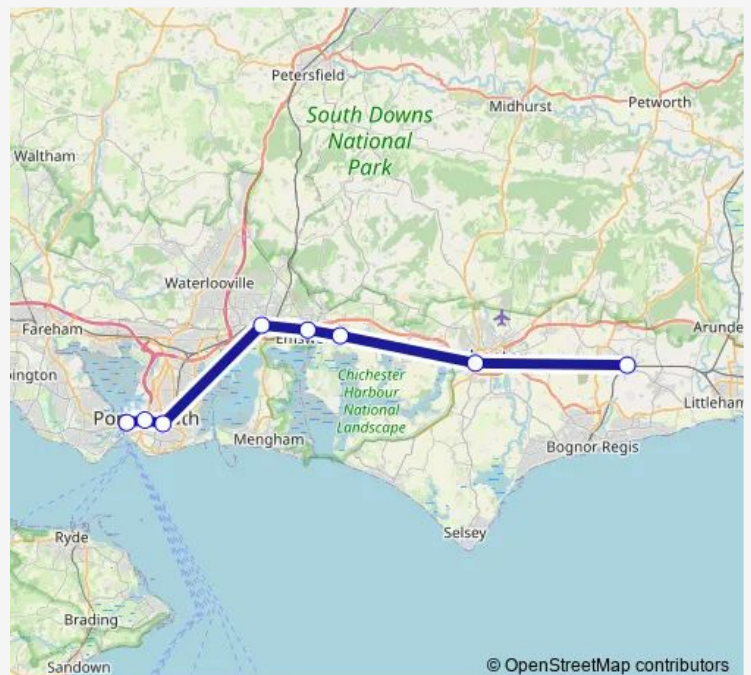

### Direction

Portsmouth Harbour — Barnham

8 stops

[Open route schedule](#)

Portsmouth Harbour

Portsmouth & Southsea

Fratton

Havant

Emsworth

Southbourne

Chichester

Barnham

### Route schedule

Portsmouth Harbour — Barnham

Monday —

Tuesday —

Wednesday —

Thursday —

Friday —

Saturday —

### Route info

Direction: Portsmouth Harbour

Stops: 8

Trip Duration: 0 hour 39 min

© OpenStreetMap contributors

■ Sn:Pmh->Baa — SN train service from PMH to Baa

Sn:Pmh->Baa Rail time schedules and route maps are available in an offline PDF at [busmaps.com](https://busmaps.com). Use the [busmaps.com](https://busmaps.com) website to see live bus times, train schedule or subway schedule, and step-by-step directions for all public transit in Portsmouth