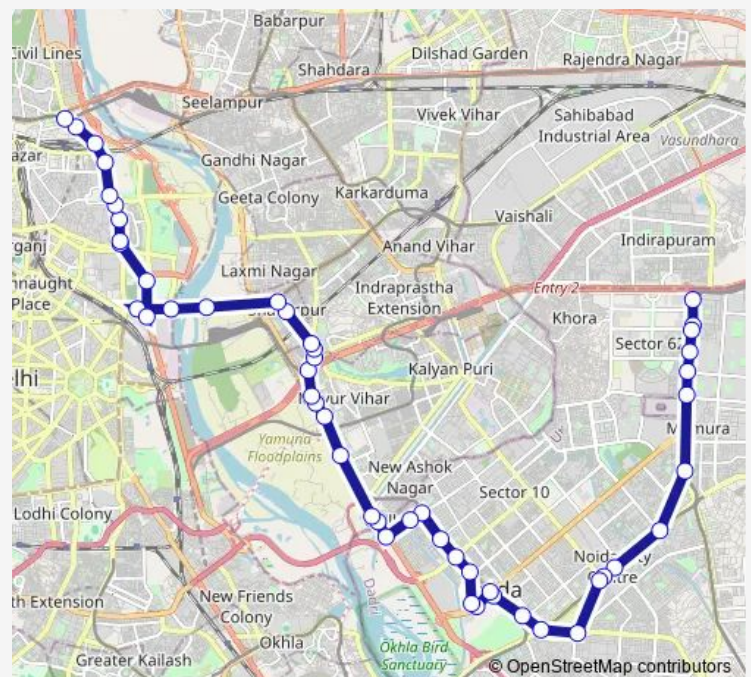

Atta Peer

Rajni Gandha Chowk

Noida Sec 3

Route schedule

Noida Sec 62 (Eletronic City) — Isbt Kashmere Gate Terminal

Monday 05:10-22:40

Tuesday 05:10-22:40

Wednesday 05:10-22:40

Thursday 05:10-22:40

Friday 05:10-22:40

Saturday 05:10-22:40

Sunday 05:10-22:40

Route info

Direction: Noida Sec 62 (Eletronic City)

Stops: 50

Trip Duration: 1 hour 58 min