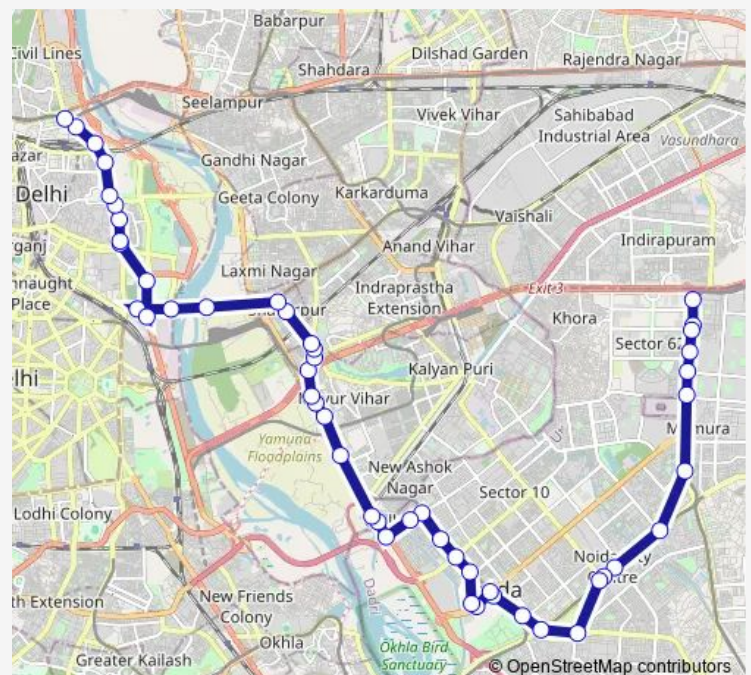

Atta Peer

Rajni Gandha Chowk

Noida Sec 3

Route schedule

Noida Sec 62 (Eletronic City) — Isbt Kashmere Gate Terminal

Monday 05:10-22:40

Tuesday 05:10-22:40

Wednesday 05:10-22:40

Thursday 05:10-22:40

Friday 05:10-22:40

Saturday 05:10-22:40

Sunday 05:10-22:40

Route info

Direction: Noida Sec 62 (Eletronic City)

Stops: 50

Trip Duration: 1 hour 58 min