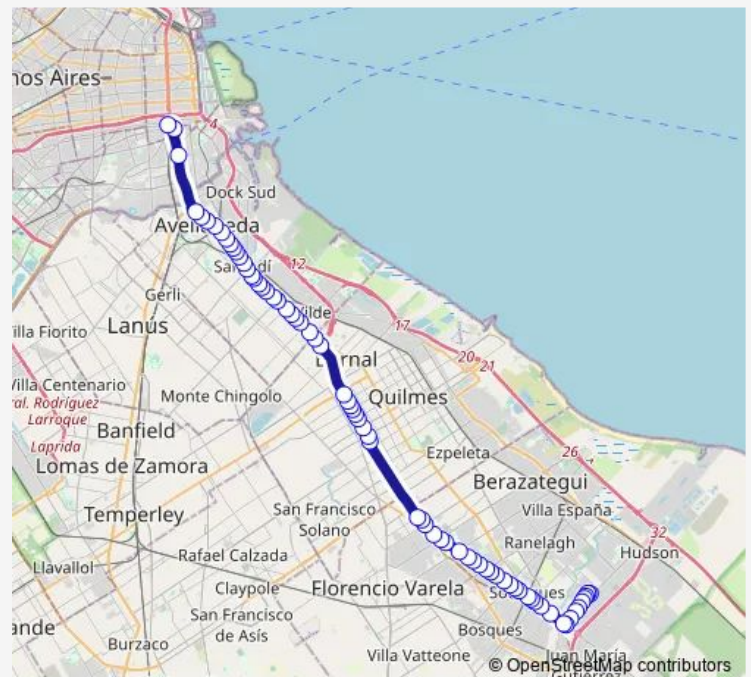

Camino General Belgrano 4400-4498

Camino General Belgrano 4100

Camino General Belgrano 3700-3798

Camino General Belgrano 3500-3548

Route schedule

Calle 134 A — 1131 GARAY JUAN DE AV.

Monday 00:24-23:30

Tuesday 00:24-23:30

Wednesday 00:24-23:30

Thursday 00:24-23:30

Friday 00:24-23:30

Saturday 00:24-23:30

Sunday 00:24-23:30

Route info

Direction: Calle 134 A

Stops: 70

Trip Duration: 1 hour 13 min

129K — Jnamba129

Avenida EVA Perón 1249-1299

Camino General Belgrano 2900-2948

Camino General Belgrano 2648

Camino General Belgrano 2456

Camino General Belgrano 2100-2128

Camino General Belgrano 1600