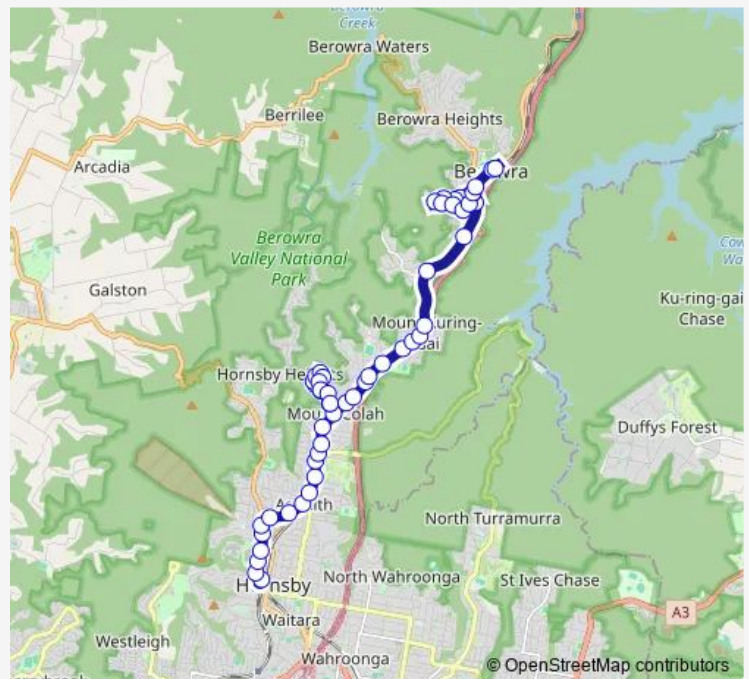

Thursday 16:03

Friday 16:03

Saturday —

Sunday —

Route info

Direction: Beaumont Rd Turnaround

Stops: 21

Trip Duration: 0 hour 17 min

597 — Berowra to Hornsby

Direction

Berowra Station, Pacific Hwy — Mount Kuring-gai Station, Pacific Hwy

13 stops

[Open route schedule](#)

Berowra Station, Pacific Hwy

Pacific Hwy Opp 935

Pacific Hwy Opp Foster Way

Beaumont Rd At Hamley Rd

Mount Kuring-gai Station, Pacific Hwy

Route schedule

Berowra Station, Pacific Hwy — Mount Kuring-gai Station, Pacific Hwy

Monday 07:50

Tuesday 07:50

Wednesday 07:50

Thursday 07:50

Friday 07:50

Saturday —

Sunday —

Route info

Direction: Berowra Station, Pacific Hwy

Stops: 13

Trip Duration: 0 hour 14 min

Direction