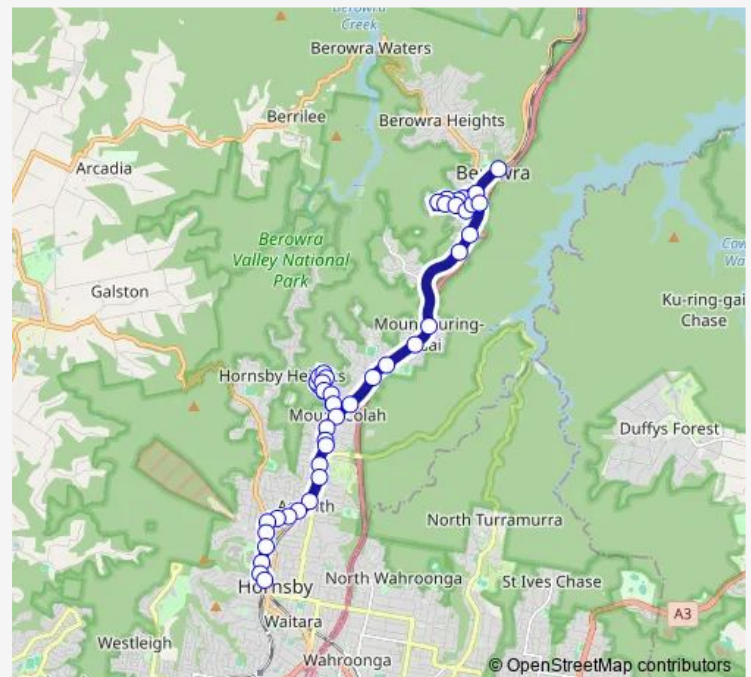

### Route schedule

Hornsby Station, Stand E — Berowra Station, Pacific Hwy

Monday 06:39-16:33

Tuesday 06:39-15:45

Wednesday 06:39-15:45

Thursday 06:39-15:45

Friday 06:39-15:45

Saturday —

### Route info

Direction: Hornsby Station, Stand E

Stops: 83

Trip Duration: 0 hour 37 min

597 — Berowra to Hornsby

Parklands Rd After Allawah Cl

Parklands Rd Opp Binalong Rd

Parklands Rd At North St

Parklands Rd At Flora Av

Parklands Rd Opp Poinciana Cl

Pacific Hwy At Playfair Rd

Pacific Hwy After Playfair Rd

Pacific Hwy Before Beryl Av

Hunt Reserve, Pacific Hwy

Hunt Reserve, Beryl Av

Beryl Av At Heaney Cl