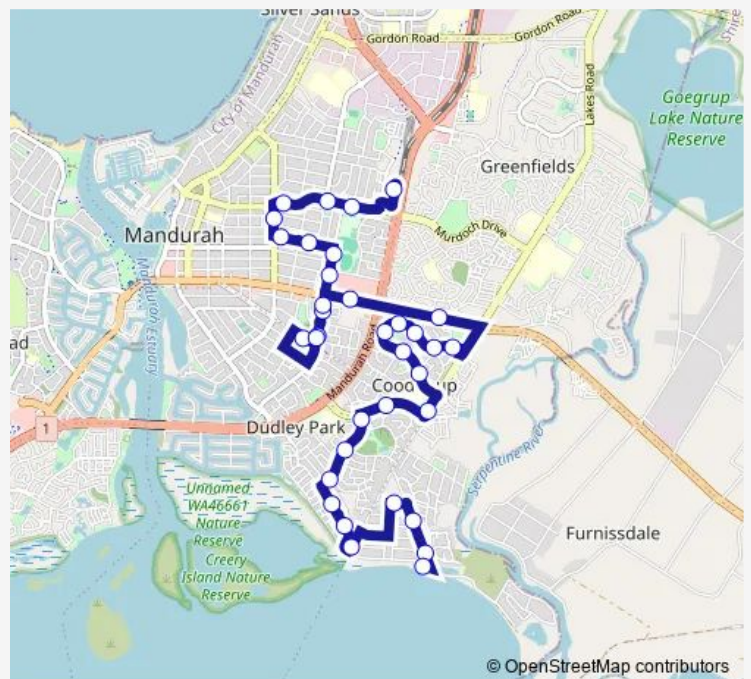

Steerforth Dr After Duverney Cr

Pinjarra Rd After Rio Grande Av

Route schedule

Peel Pde After Beacham St — Mandurah Bus Stn Stand 10

Monday 05:54-17:38

Tuesday 05:54-17:38

Wednesday 05:54-17:38

Thursday 05:54-17:38

Friday 05:54-17:38

Saturday 06:53-16:56

Sunday —

Route info

Direction: Peel Pde After Beacham St

Stops: 36

Trip Duration: 0 hour 36 min

Pinjarra Rd After Arnold St

Coolibah Av Before Second Av

Coolibah Av Before Fifth Av

Boundary Rd Before Kooljack St

Coolibah Av Before Third Av

Coolibah Av After Second Av

Dower St Before Aldgate Street

Dower St After Elizabeth St

Cooper St Before France St

Saturday 08:50-12:52

Sunday —

Route info

Direction: Peel Pde After Beacham St

Stops: 32

Trip Duration: 0 hour 30 min

Dower St After Elizabeth St

Cooper St Before France St