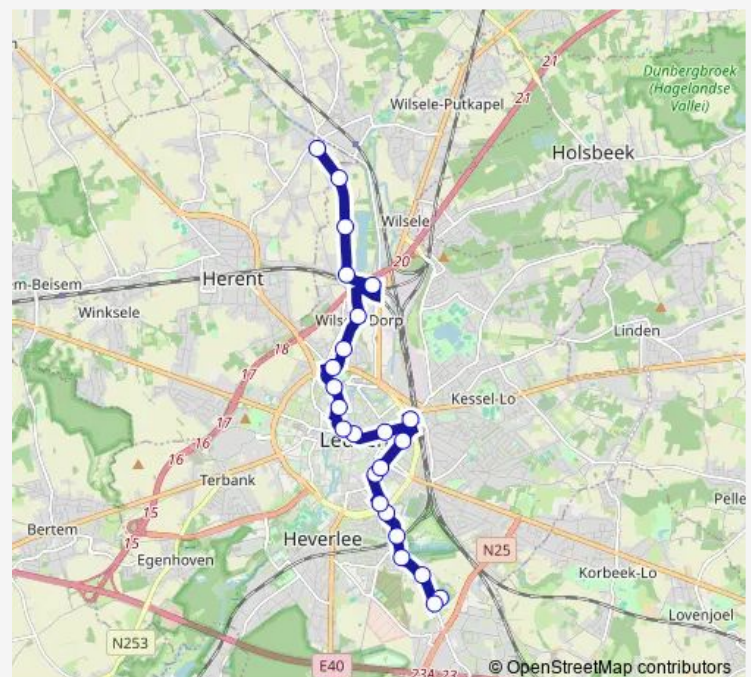

Wilsele Sint-Martinuskerk

Wilsele Brandenstraat

Wilsele Herentsesteenweg

Route schedule

Heverlee Sint-Albertus College — Herent Waterstraat

Monday 12:08

Tuesday 12:08

Wednesday 12:08

Thursday 12:08

Friday 12:08

Saturday —

Sunday —

Route info

Direction: Heverlee Sint-Albertus College

Stops: 24

Trip Duration: 0 hour 34 min

597 — Wilsele - Heverlee

Wilsele Langveld

Wilsele Corbeelsplein

Herent Waterstraat

Direction

Heverlee Sint-Albertus College — Leuven Station perron 10

11 stops

[Open route schedule](#)

07:23

Saturday

—

Sunday

—

Route info

Direction: Herent Waterstraat

Stops: 25