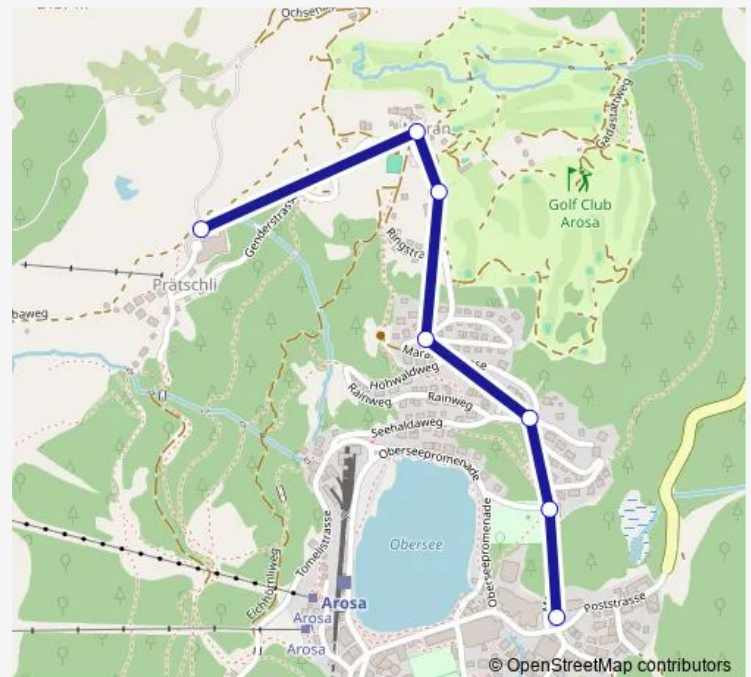

Direction

Arosa, Seeboden — Arosa, Prättschli

7 stops

[Open route schedule](#)

Arosa, Seeboden

Arosa, Seilpark

Arosa, Seehalde

Arosa, Gollrad

Thursday 07:04

Friday 07:04

Saturday 07:04

Sunday 07:04

Route info

Direction: Arosa, Seeboden

Stops: 7

Trip Duration: 0 hour 7 min

Arosa, Seehalde

Arosa, Seilpark

Arosa, Seeboden

Arosa, Sandhubel

Arosa, Alteinplatz

Arosa, Wetterweide

Arosa, Untersee

Arosa, Wetterweide

Tuesday 11:59

Wednesday 11:59

Thursday 11:59

Friday 11:59

Saturday 11:59

Sunday 11:59

Route info

Direction: Arosa, Prättschli