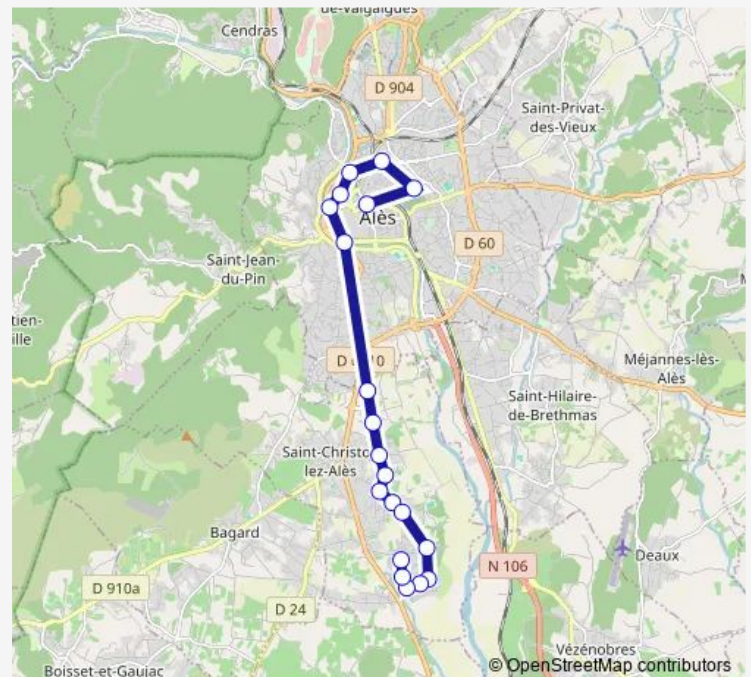

### Route schedule

Gare Routiere - Quai E — Cavalas

Monday 16:03-16:50

Tuesday 16:03-16:50

Wednesday 12:03

Thursday 16:03-16:50

Friday 16:03-16:50

Saturday —

### Route info

Direction: Gare Routiere - Quai E

Stops: 20

Trip Duration: 0 hour 46 min