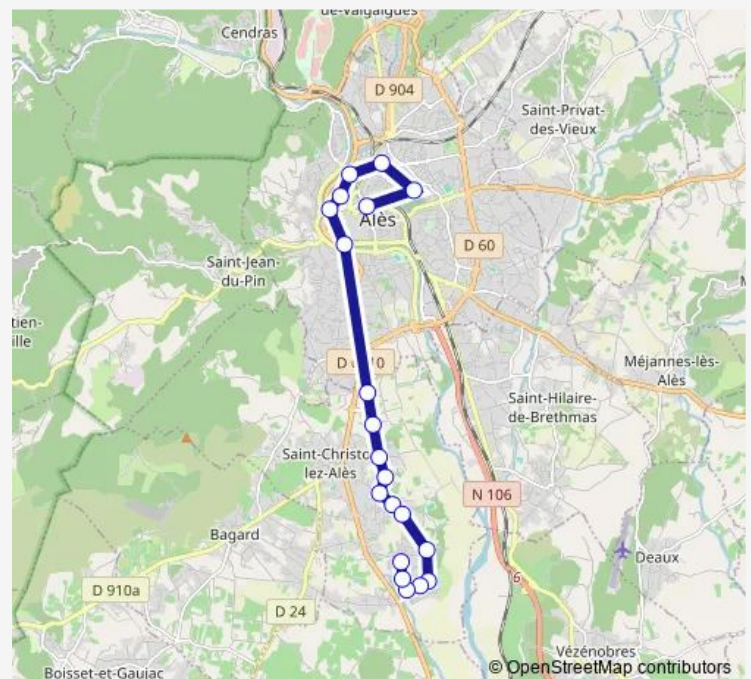

### Route schedule

Gare Routiere - Quai E — Cavalas

Monday 16:03-16:50

Tuesday 16:03-16:50

Wednesday 12:03

Thursday 16:03-16:50

Friday 16:03-16:50

Saturday —

### Route info

Direction: Gare Routiere - Quai E

Stops: 20

Trip Duration: 0 hour 46 min

**Direction**

College Diderot — Cavalas

14 stops

[Open route schedule](#)