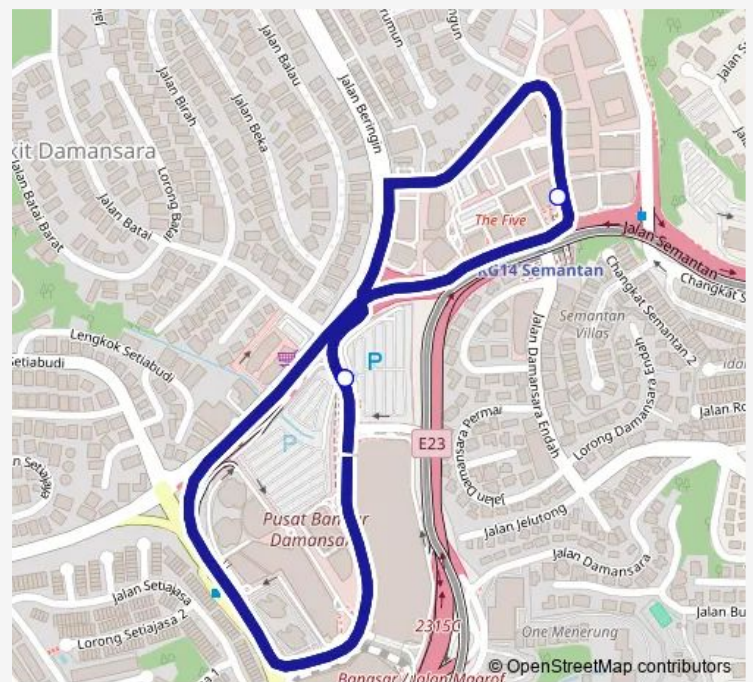

Bus PBD1 Stesen MRT Semantan ~ Damanlela Open Carpark

[Go to website](#)

Direction

KI2424 Damanlela Carpark — KI2424 Damanlela Carpark

3 stops

[Open route schedule](#)

KI2424 Damanlela Carpark

KI1174 MRT Semantan Pintu B

KI2424 Damanlela Carpark

Route schedule

KI2424 Damanlela Carpark — KI2424 Damanlela Carpark

Monday	06:00
Tuesday	06:00
Wednesday	06:00
Thursday	06:00
Friday	06:00
Saturday	06:00
Sunday	06:00

Route info

Direction: KI2424 Damanlela Carpark

Stops: 3

Trip Duration: 0 hour 7 min

PBD1 — Stesen MRT Semantan ~ Damanlela Open Carpark

BusMaps

PBD1 Bus time schedules and route maps are available in an offline PDF at busmaps.com. Use the busmaps.com website to see live bus times, train schedule or subway schedule, and step-by-step directions for all public transit in Kuala Lumpur