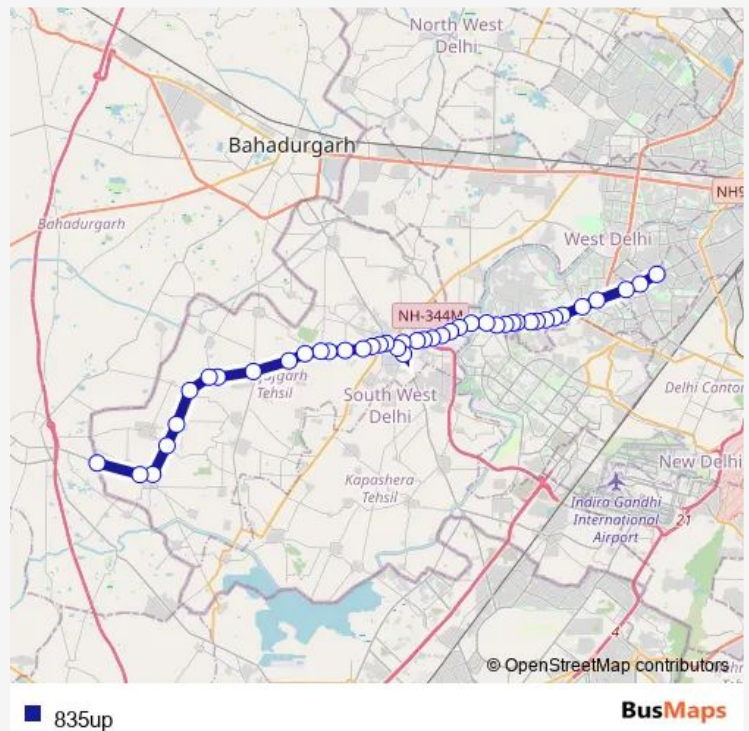

### Direction

Tilak Nagar Terminal — Dhansa Border (T)

50 stops

[Open route schedule](#)

- Tilak Nagar Terminal
- Tilak Nagar Crossing (Najafgarh Road)
- Janak Puri Check Post
- B2A Janakpuri
- Janak Puri District Centre
- Dholi Piao
- Vikaspuri Crossing
- Uttam Nagar Terminal
- Uttam Nagar
- Prem Nagar
- Om Vihar
- Kiran Garden
- Nawada
- Mohan Garden
- Sewak Park Dwarka More Metro Station
- Kakrola More
- Kakrola Bridge
- Nangli Dairy
- Arjun Park
- Nangli Sakrawati Crossing
- Nangli Sakrawati

### Route schedule

Tilak Nagar Terminal — Dhansa Border (T)

Monday	06:56-21:24
Tuesday	06:56-21:24
Wednesday	06:56-21:24
Thursday	06:56-21:24
Friday	06:56-21:24
Saturday	06:56-21:24
Sunday	06:56-21:24

### Route info

Direction: Tilak Nagar Terminal

Stops: 50

Trip Duration: 1 hour 52 min

835up

BusMaps

Sai Baba Mandir

Power House Najafgarh