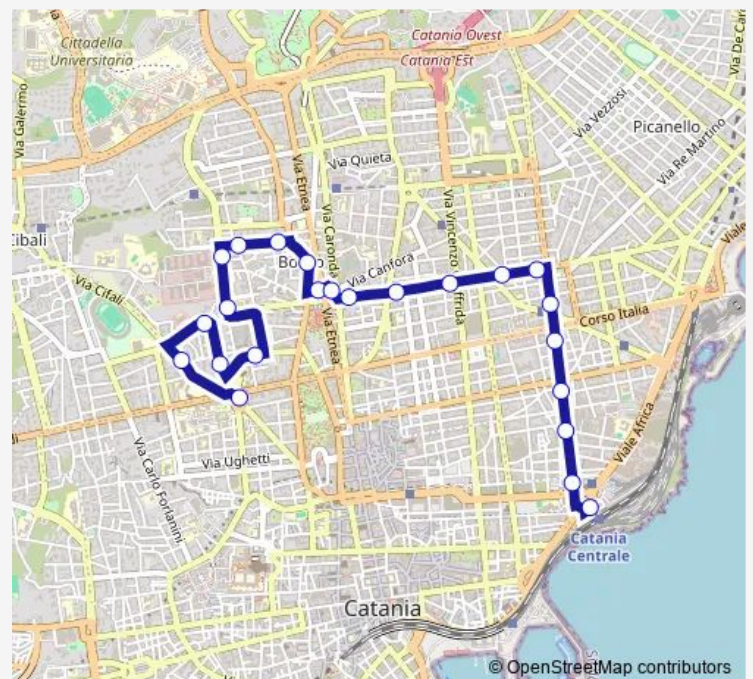

Libertà Italia

Libertà Iolanda

Libertà Raffineria

Route schedule

S.M. Gesù Morosoli — Giovanni Xxiii Stazione Centrale

Monday 06:30-21:20

Tuesday 06:30-21:20

Wednesday 06:30-21:20

Thursday 06:30-21:20

Friday 06:30-21:20

Saturday 06:30-21:20

Sunday 07:10-20:00

Route info

Direction: S.M. Gesù Morosoli

Stops: 23

Trip Duration: 0 hour 33 min

431n — Circolare interna destra

Libertà Archimede

Giovanni Xxiii Stazione Centrale

Direction

Giovanni Xxiii Stazione Centrale — S.M. Gesù Morosoli

20 stops

[Open route schedule](#)

Giovanni Xxiii Stazione Centrale

Thursday 06:00-20:50

Friday 06:00-20:50

Saturday 06:00-20:50

Sunday 06:40-19:30

Route info

Direction: Giovanni Xxiii Stazione Centrale

Stops: 20

Trip Duration: 0 hour 30 min