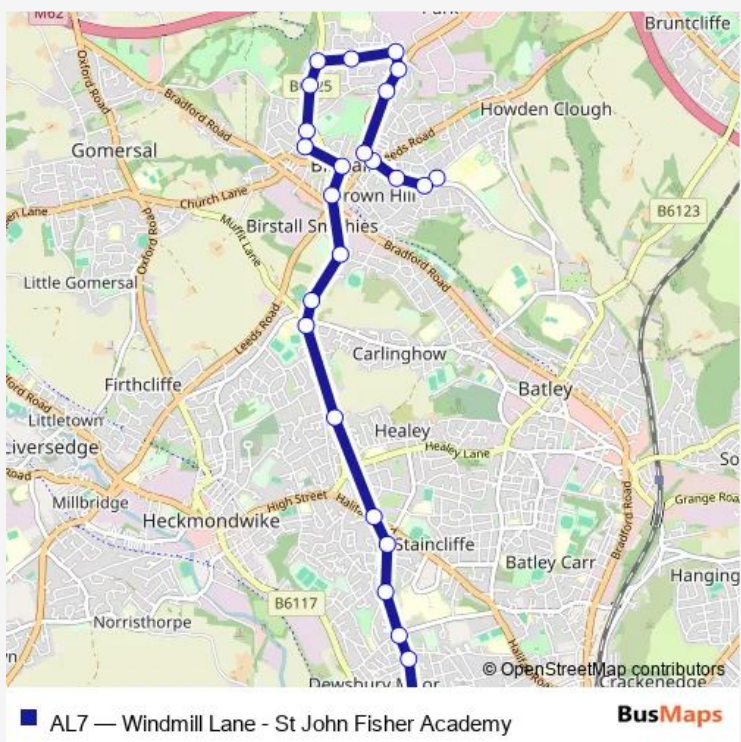

Bus AL7 Windmill Lane - St John Fisher Academy

[Go to website](#)

Direction
 Windmill School — Westborough High School
 26 stops
[Open route schedule](#)

- Windmill School
- Harefield Drive
- Upper Batley Lane Brownhill Rd
- Sovereign Close
- Nelson Street
- The Green
- Dark Lane
- Raikes Lane
- Lowood Lane Haworth Rd
- Lowood Lane
- Foxglove Road
- Kings Drive
- Middlegate Church Street
- Birstall Market Place C
- Smithies Lane
- Smithies Moor Rise
- Smithies Moor Ln White Lee Road
- White Lee Rd Carlinghow Lane
- White Lee Road
- Common Road
- Dewsbury Gate Road Hilary St

Route schedule
 Windmill School — Westborough High School

Monday	08:00
Tuesday	08:00
Wednesday	08:00
Thursday	08:00
Friday	08:00
Saturday	—
Sunday	—

Route info
 Direction: Windmill School
 Stops: 26
 Trip Duration: 0 hour 40 min

■ AL7 — Windmill Lane - St John Fisher Academy **BusMaps**

Squirrel Hall Reservoir

Staincliffe Rd Healds Road

Staincliffe Rd Russell Street

Staincliffe Road Moor Croft

Westborough High School

Direction

Westborough High School — Windmill School

Thursday 15:30

Friday 15:30

Saturday —

Sunday —

Route info

Direction: Westborough High School

Stops: 27

Trip Duration: 0 hour 40 min