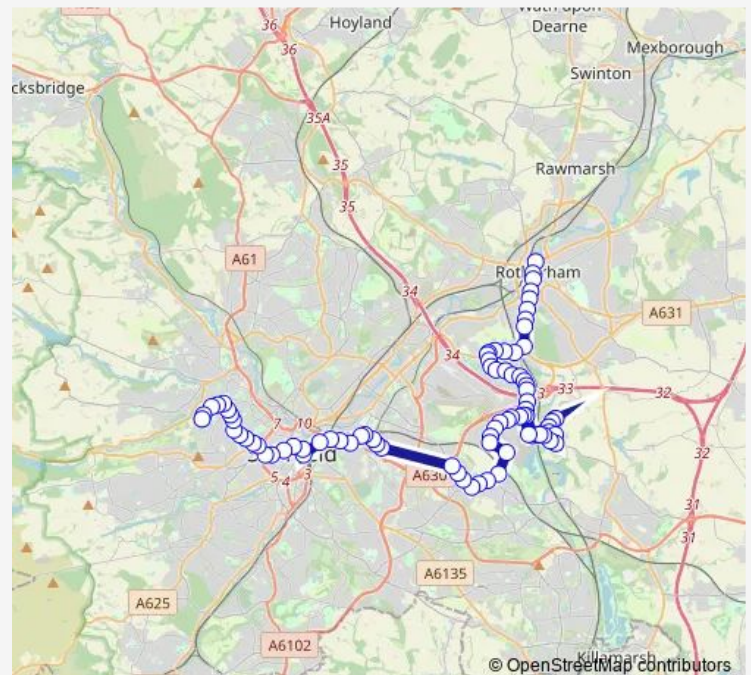

Arundel Gate/Charles Street CS3

Arundel Gate/AG2

Broad Street/Blast Lane

Route schedule

Tinker Lane/Bole Hill Road — Rotherham Interchange/A2

Monday 05:10-19:29

Tuesday 05:10-19:29

Wednesday 05:10-19:29

Thursday 05:10-19:29

Friday 05:10-19:29

Saturday 05:25-19:19

Sunday —

Route info

Direction: Tinker Lane/Bole Hill Road

Stops: 88

Trip Duration: 1 hour 17 min

95 — Walkley - Rotherham

Cricket Inn Road/Bernard Road

Cricket Inn Road/Aston Street

Cricket Inn Road/Cricket Inn Crescent

Woodbourn Road/Parkway Avenue

Parkway Avenue/Woodbourn Road

Parkway Avenue/Woodbourn Road