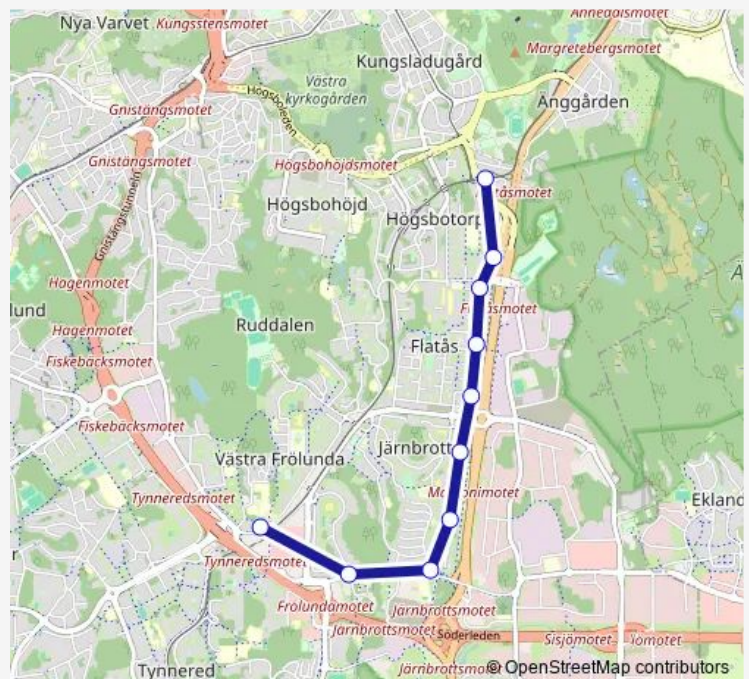

Saturday 00:15-23:45

Sunday 00:15-23:45

Route info

Direction: Göteborg Marklandsgatan

Stops: 11

Trip Duration: 0 hour 13 min

Direction

Frölunda torg — Göteborg Marklandsgatan