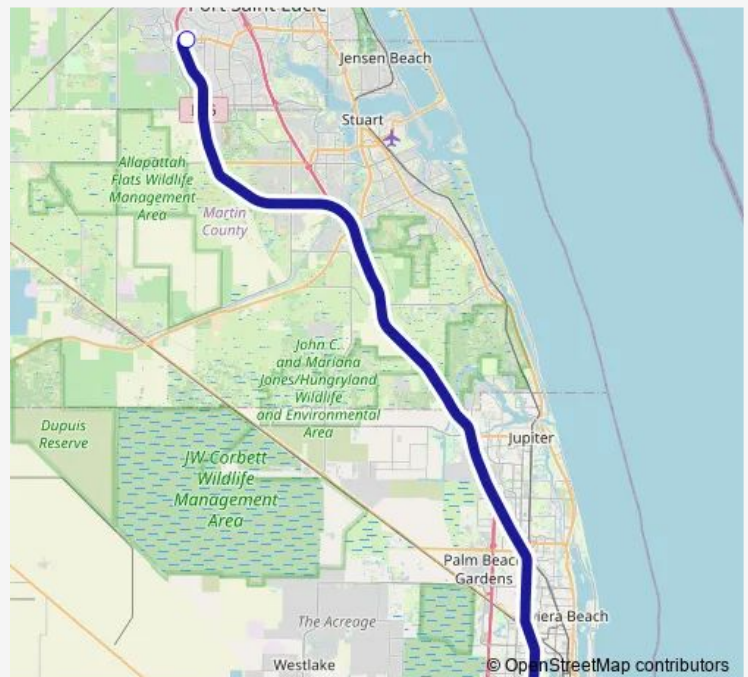

Banyan Blvd at Tamarind Ave

Quadrille Blvd at Clematis St

Quadrille Blvd at Evernia St

Gatlin Blvd at I-95 P/R Lot

Route schedule

WPB ITC at TRI Rail — Gatlin Blvd at I-95 P/R Lot

Monday 05:20-18:50

Tuesday 05:20-18:50

Wednesday 05:20-18:50

Thursday 05:20-18:50

Friday 05:20-18:50

Saturday —

Sunday —

Route info

Direction: WPB ITC at TRI Rail

Stops: 6

Trip Duration: 1 hour 0 min

95 — Port ST Lucie Express

Direction

Gatlin Blvd at I-95 P/R Lot — WPB ITC at TRI Rail

6 stops

[Open route schedule](#)

Gatlin Blvd at I-95 P/R Lot

Banyan Blvd at Tamarind Ave

Quadrille Blvd at Clematis St

Quadrille Blvd at Evernia St

WPB ITC at BAY D

WPB ITC at TRI Rail

Route schedule

Gatlin Blvd at I-95 P/R Lot — WPB ITC at TRI Rail

Monday	06:25-20:00
Tuesday	06:25-20:00
Wednesday	06:25-20:00
Thursday	06:25-20:00
Friday	06:25-20:00
Saturday	—
Sunday	—