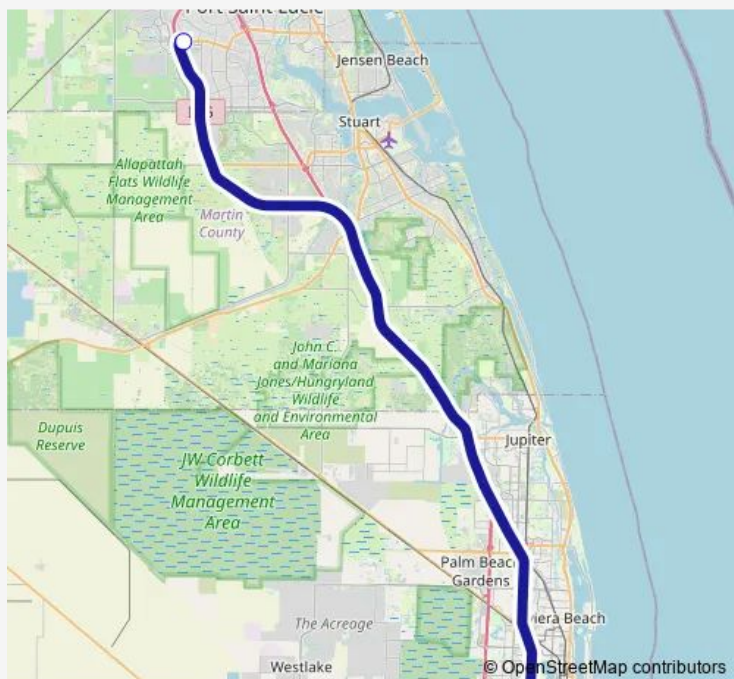

Banyan Blvd at Tamarind Ave

Quadrille Blvd at Clematis St

Quadrille Blvd at Evernia St

Gatlin Blvd at I-95 P/R Lot

Route schedule

WPB ITC at TRI Rail — Gatlin Blvd at I-95 P/R Lot

Monday 05:15-17:50

Tuesday 05:15-17:50

Wednesday 05:15-17:50

Thursday 05:15-17:50

Friday 05:15-17:50

Saturday —

Sunday —

Route info

Direction: WPB ITC at TRI Rail

Stops: 6

Trip Duration: 1 hour 5 min

95 — Port ST Lucie Express

Direction

Gatlin Blvd at I-95 P/R Lot — WPB ITC at TRI Rail

6 stops

[Open route schedule](#)

Gatlin Blvd at I-95 P/R Lot

Banyan Blvd at Tamarind Ave

Quadrille Blvd at Clematis St

Quadrille Blvd at Evernia St

WPB ITC at BAY D

WPB ITC at TRI Rail

Route schedule

Gatlin Blvd at I-95 P/R Lot — WPB ITC at TRI Rail

Monday	06:20-19:05
Tuesday	06:20-19:05
Wednesday	06:20-19:05
Thursday	06:20-19:05
Friday	06:20-19:05
Saturday	—
Sunday	—