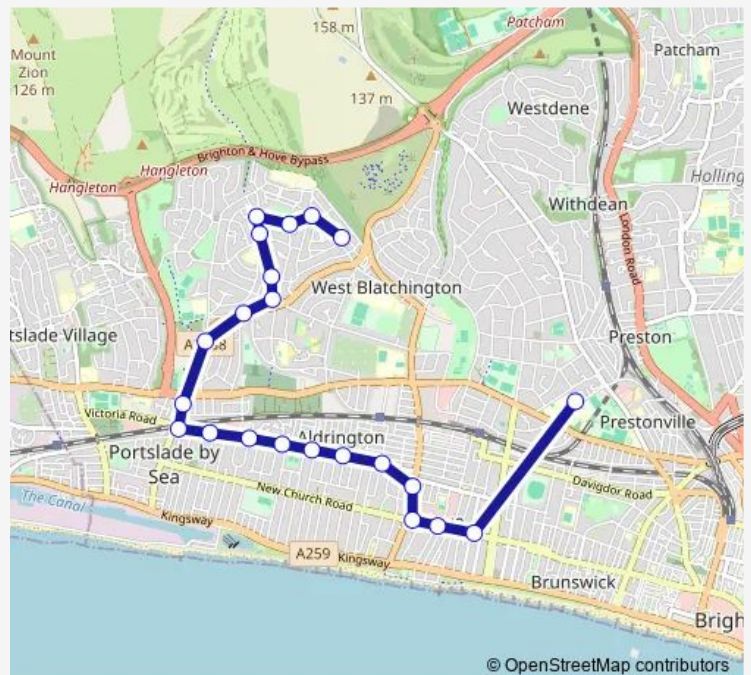

Hove Street

George Street South

Town Hall

Route schedule

Clayton Way — Cardinal Newman School

Monday 07:41

Tuesday 07:41

Wednesday 07:41

Thursday 07:41

Friday 07:41

Saturday —

Sunday —

Route info

Direction: Clayton Way

Stops: 22

Trip Duration: 0 hour 43 min

95 — Hangleton - Cardinal Newman School

Direction

Cardinal Newman School — Hardwick Road

25 stops

[Open route schedule](#)

Cardinal Newman School

Town Hall

George Street South

Monday 15:15

Tuesday 15:15

Wednesday 15:15

Thursday 15:15

Friday 15:15

Saturday —

Sunday —

Route info