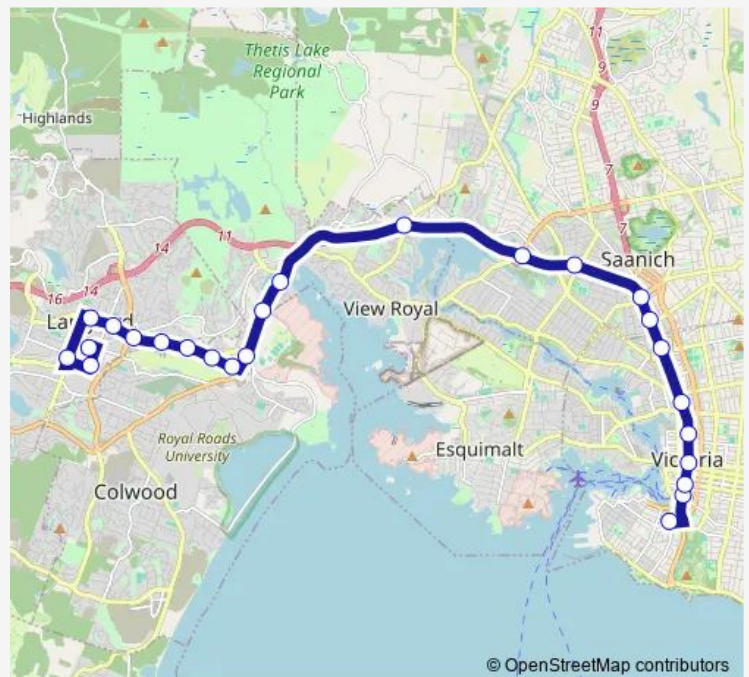

Bus 95 Langford / Downtown Blink

[Go to website](#)

Direction

Langford Exch Bay A — Legislature Exch

24 stops

[Open route schedule](#)

- Langford Exch Bay A
- Langford Exch (Jacklin Rd) Bay D
- Goldstream Ave at Jacklin Rd
- Goldstream Ave at Bryn Maur Rd
- Goldstream Ave at Veterans Memorial Pky
- Goldstream Ave at Grainger Rd
- Goldstream Ave at Kristina Pl
- Goldstream Ave at Wale Rd
- Goldstream Ave at Sooke Rd
- Colwood Exch (Island Hwy) Bay E
- Island Hwy at Wilfert Rd
- Island Hwy at Six Mile Rd
- Hwy 1 at Helmcken Rd
- Hwy 1 at Admirals Rd
- Hwy 1 at Tillicum Rd
- Douglas St at Boleskine Rd - Uptown
- Douglas St at Kelvin Rd
- Douglas St at Finlayson St
- Douglas St at Gorge Rd E / Hillside Ave
- Douglas St at Discovery St
- Douglas St at Pandora Ave

Route schedule

Langford Exch Bay A — Legislature Exch

Monday	04:56-00:21 ⁺¹
Tuesday	04:56-00:21 ⁺¹
Wednesday	04:56-00:21 ⁺¹
Thursday	04:56-00:21 ⁺¹
Friday	04:56-01:52 ⁺¹
Saturday	05:55-01:51 ⁺¹
Sunday	05:59-23:51

Route info

Direction: Langford Exch Bay A

Stops: 24

Trip Duration: 0 hour 45 min

95 — Langford / Downtown Blink

Douglas St at Fort St

Douglas St at Courtney St

Legislature Exch

Direction

Legislature Exch Bay A — Langford Exch Bay C

25 stops

[Open route schedule](#)

Legislature Exch Bay A

Douglas St at Courtney St

Douglas St at Fort St

Douglas St at Pandora Ave