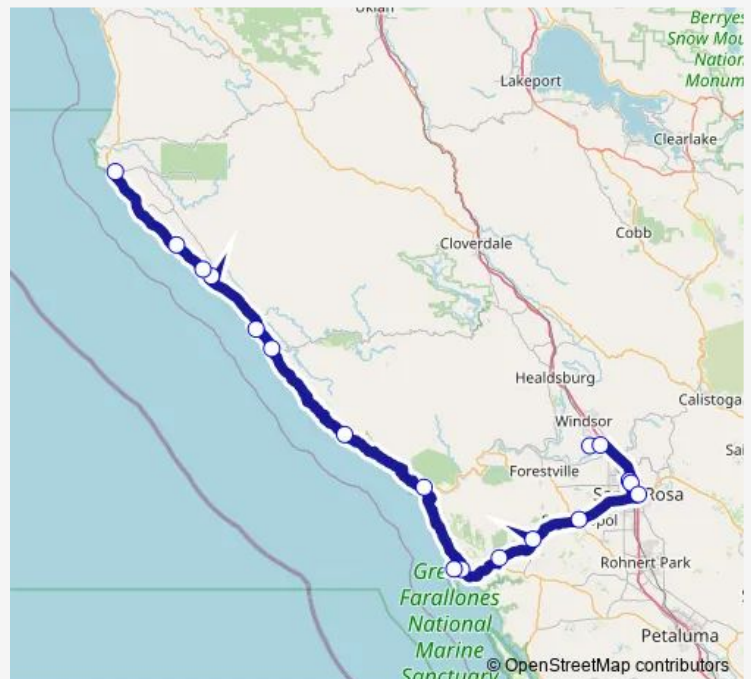

Route schedule

Sonoma County Airport — Point Arena Pharmacy

Monday 15:45

Tuesday 15:45

Wednesday 15:45

Thursday 15:45

Friday 15:45

Saturday 15:45

Sunday 15:45

Route info

Direction: Sonoma County Airport

Stops: 18

Trip Duration: 3 hour 20 min

95 — South Coast / Santa Rosa

Direction

Point Arena Theater — Sonoma County Airport

18 stops

[Open route schedule](#)

Point Arena Theater

Sundstrom Mall

Sea Ranch Apartments

Sea Ranch Lodge

Stewarts Point

Fort Ross Store

Wednesday 08:00-10:00

Thursday 08:00

Friday 08:00

Saturday 08:00

Sunday 10:00

Route info

Direction: Point Arena Theater

Stops: 18