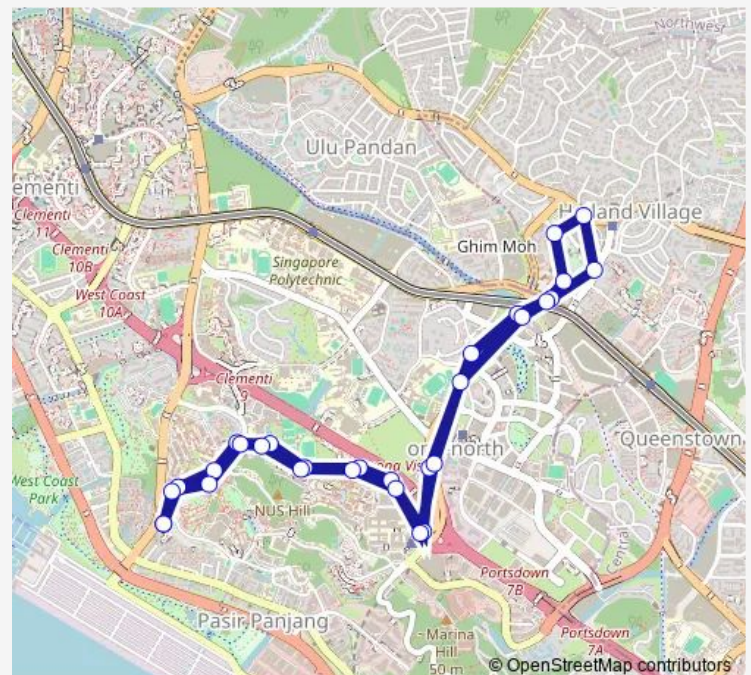

Buona Vista Stn Exit D

Essec Business Sch

Ayer Rajah Ind Est

Route schedule

Kent Ridge Ter — Kent Ridge Ter

Monday 07:00

Tuesday 07:00

Wednesday 07:00

Thursday 07:00

Friday 07:00

Saturday 07:00

Sunday 07:00

Route info

Direction: Kent Ridge Ter

Stops: 30

Trip Duration: 0 hour 46 min

95

BusMaps

Kent Ridge Stn Exit A/Nuh

Nuh

Lim Seng Tjoe Bldg (LT 27)

Blk S12

Opp University Health Ctr

Yusof Ishak Hse