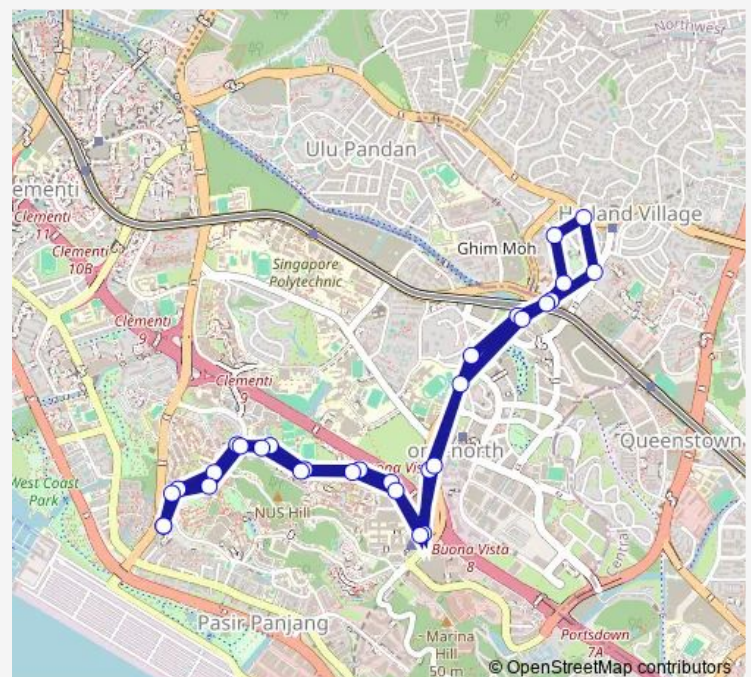

Buona Vista Stn Exit D

Essec Business Sch

Ayer Rajah Ind Est

Route schedule

Kent Ridge Ter — Kent Ridge Ter

Monday 07:00

Tuesday 07:00

Wednesday 07:00

Thursday 07:00

Friday 07:00

Saturday 07:00

Sunday 07:00

Route info

Direction: Kent Ridge Ter

Stops: 30

Trip Duration: 0 hour 46 min

95

BusMaps

Kent Ridge Stn Exit A/Nuh

Nuh

Lim Seng Tjoe Bldg (LT 27)

Blk S12

Opp University Health Ctr

Yusof Ishak Hse