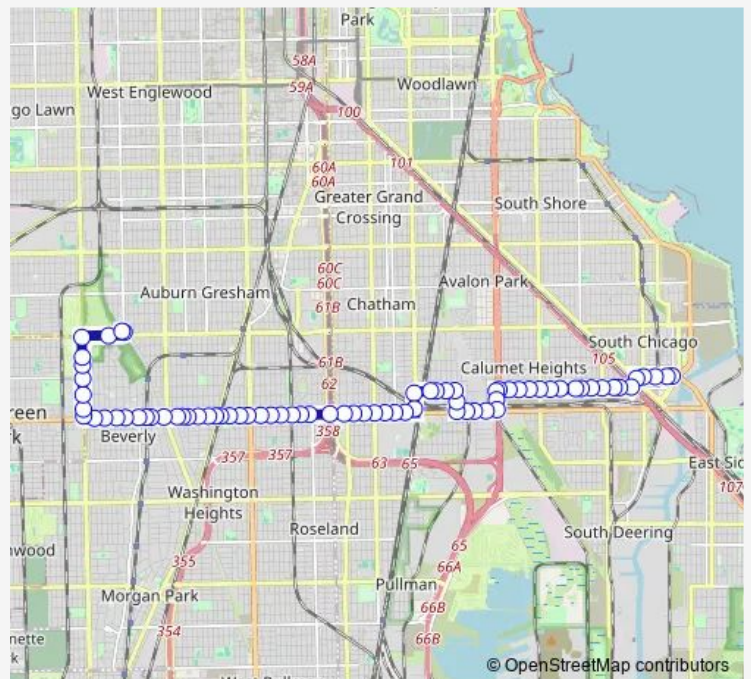

95th Street & Vincennes

Route schedule

Damen & 87th Street Terminal — 69th Red Line Station

Monday 00:02-23:31

Tuesday 00:01-23:31

Wednesday 00:01-23:31

Thursday 00:01-23:31

Friday 00:01-23:31

Saturday 00:01-23:31

Sunday 00:01-23:32

Route info

Direction: Damen & 87th Street Terminal

Stops: 135

Trip Duration: 1 hour 6 min

95 — 95th

95th Street & Morgan

95th Street & Peoria

95th Street & Halsted

95th Street & Union

95th Street & Wallace

95th Street & Normal

95th Street & Eggleston

95th Street & Princeton

95th Street & Wentworth

95th Red Line Station

Michigan & 95th Street

95th Street & Indiana

95th Street & Forest

95th Street & King Drive

95th Street & Eberhart

95th Street & St. Lawrence

95th Street & Langley